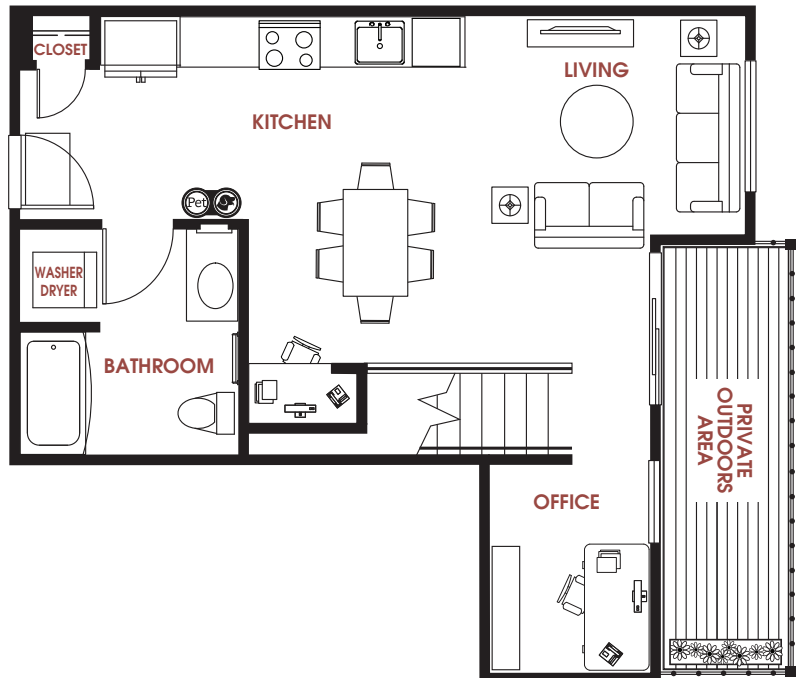

APT #: 661 UNIT TYPE: One Bedroom Canopy Loft SQ FT: 875

Notes

---

---

---

---

---