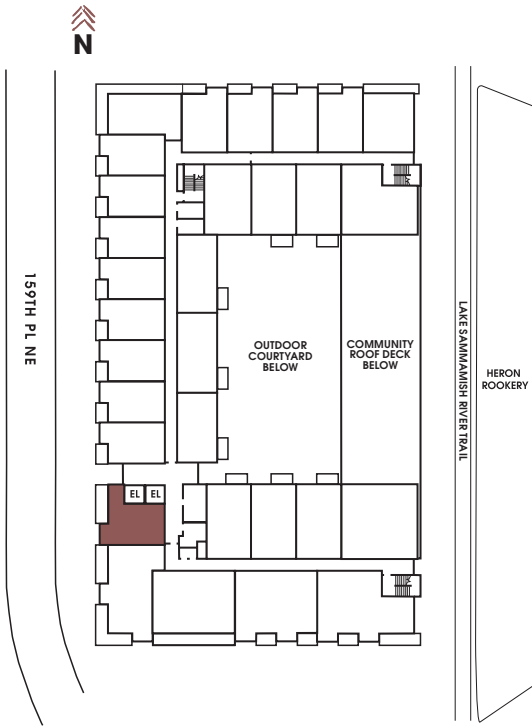

APT #: 661 UNIT TYPE: One Bedroom Canopy Loft SQ FT: 875

Notes

---

---

---

---

---