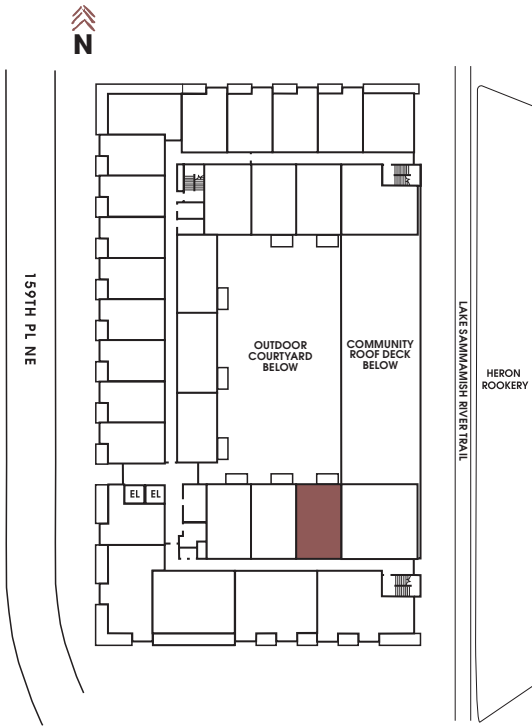

APT #: 650    UNIT TYPE: One Bedroom + Den    SQ FT: 700

Notes

---

---

---

---

---

Graphics for illustration purposes only and all dimensions are approximate. Some layouts and unit features will vary based on the floor plan of the actual unit. Areas of the home are labeled only as suggestions. Pricing and availability are subject to change. See leasing team for details.