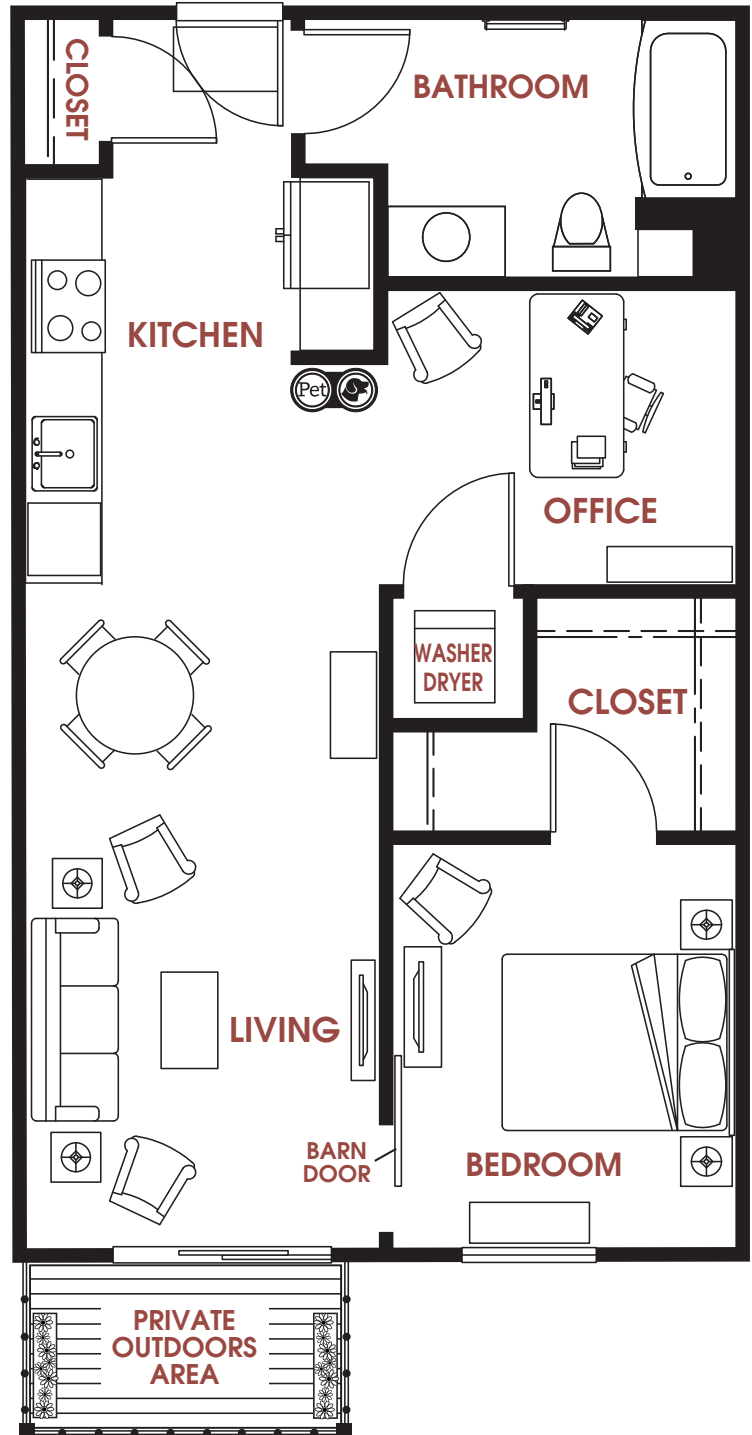

APT #: 650    UNIT TYPE: One Bedroom + Den    SQ FT: 700

Notes

---

---

---

---

---

Graphics for illustration purposes only and all dimensions are approximate. Some layouts and unit features will vary based on the floor plan of the actual unit. Areas of the home are labeled only as suggestions. Pricing and availability are subject to change. See leasing team for details.