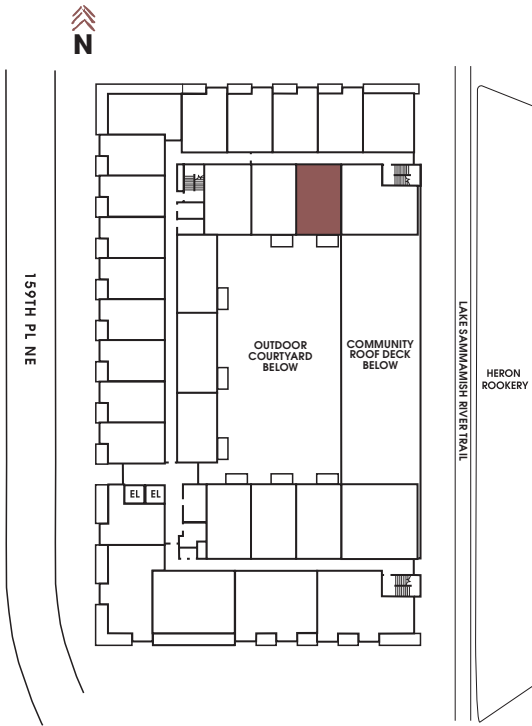

APT #: 624    UNIT TYPE: One Bedroom, One Bath    SQ FT: 675

Notes

---

---

---

---

---