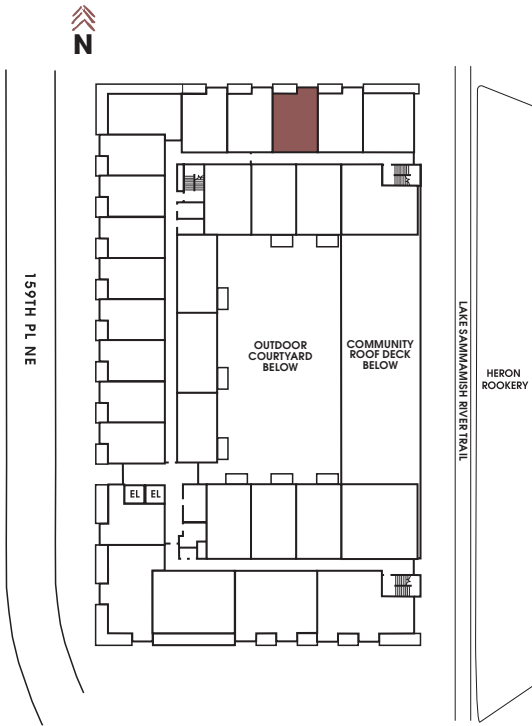

APT #: 623    UNIT TYPE: One Bedroom, One Bath    SQ FT: 600

Notes

---

---

---

---

---