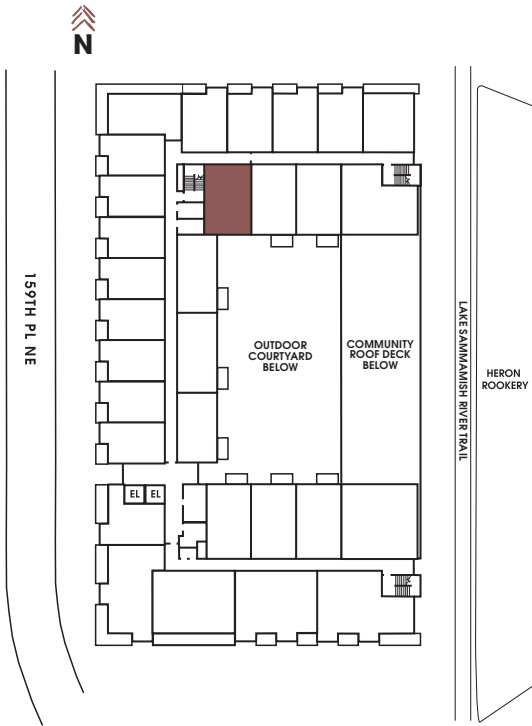

APT #: 620    UNIT TYPE: One Bedroom + Den    SQ FT: 700

Notes

---

---

---

---

---