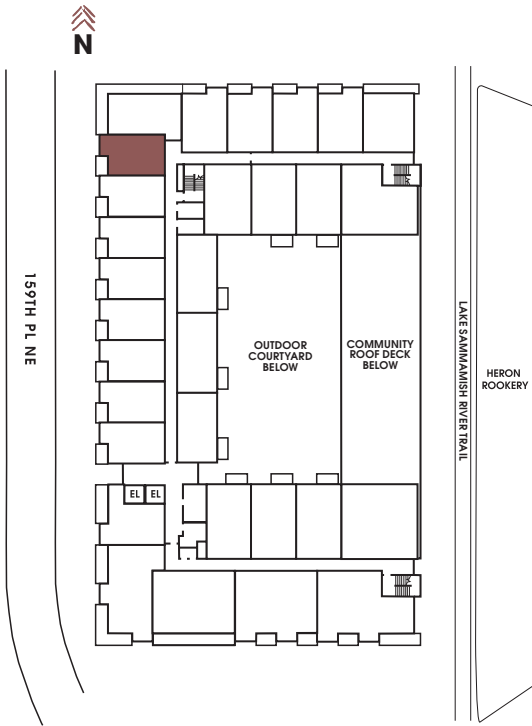

APT #: 615    UNIT TYPE: One Bedroom Canopy Loft    SQ FT: 723

Notes

---

---

---

---

---

Graphics for illustration purposes only and all dimensions are approximate. Some layouts and unit features will vary based on the floor plan of the actual unit. Areas of the home are labeled only as suggestions. Pricing and availability are subject to change. See leasing team for details.