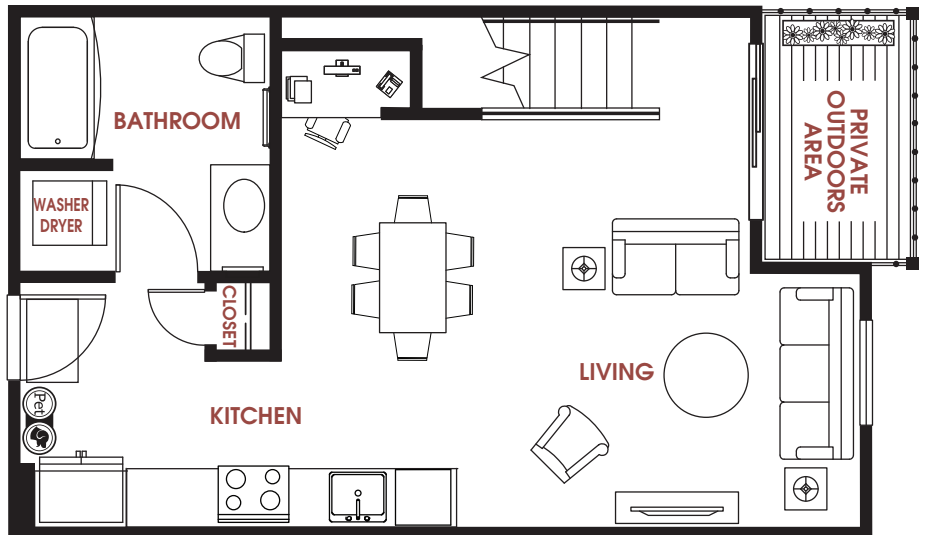

APT #: 615    UNIT TYPE: One Bedroom Canopy Loft    SQ FT: 723

Notes

---

---

---

---

---

Graphics for illustration purposes only and all dimensions are approximate. Some layouts and unit features will vary based on the floor plan of the actual unit. Areas of the home are labeled only as suggestions. Pricing and availability are subject to change. See leasing team for details.