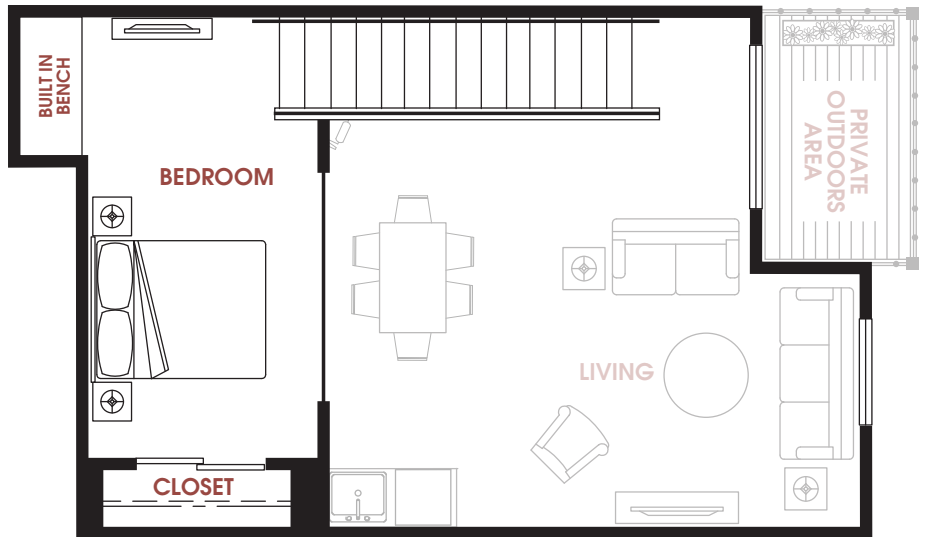

APT #: 615    UNIT TYPE: One Bedroom Canopy Loft    SQ FT: 723

Notes

---

---

---

---

---

Graphics for illustration purposes only and all dimensions are approximate. Some layouts and unit features will vary based on the floor plan of the actual unit. Areas of the home are labeled only as suggestions. Pricing and availability are subject to change. See leasing team for details.