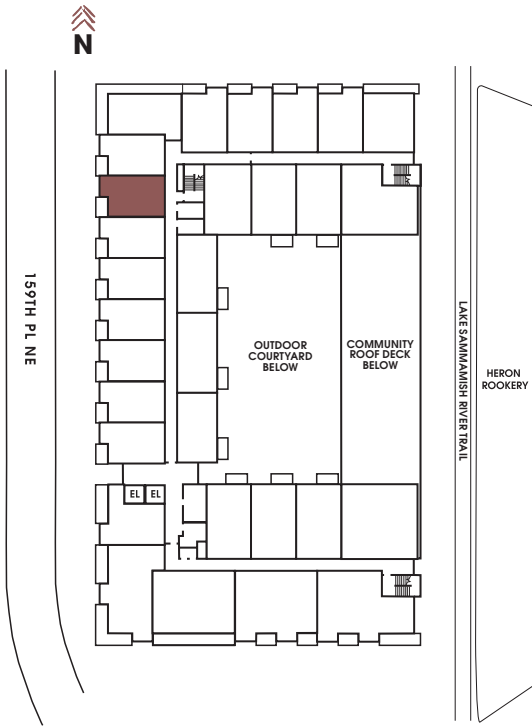

APT #: 613    UNIT TYPE: One Bedroom Canopy Loft    SQ FT: 723

Notes

---

---

---

---

---