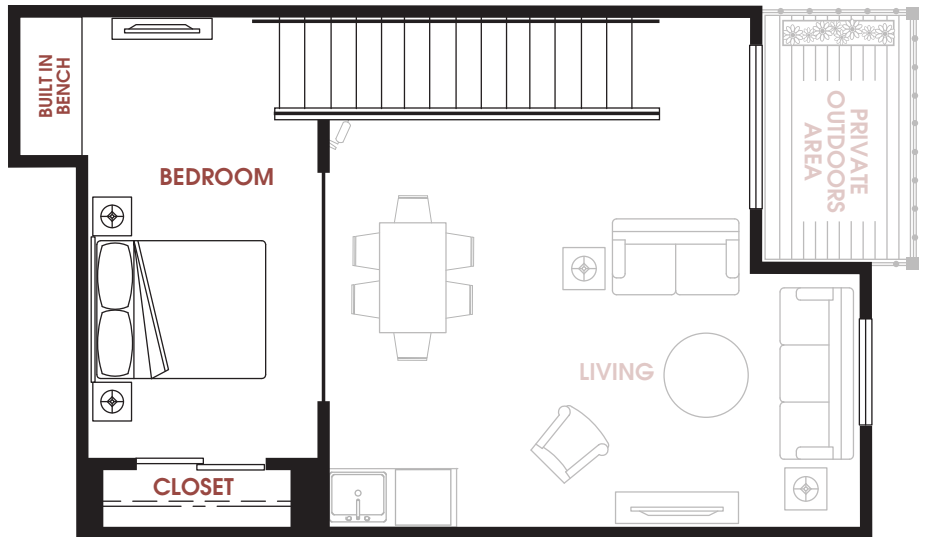

APT #: 613    UNIT TYPE: One Bedroom Canopy Loft    SQ FT: 723

Notes

---

---

---

---

---