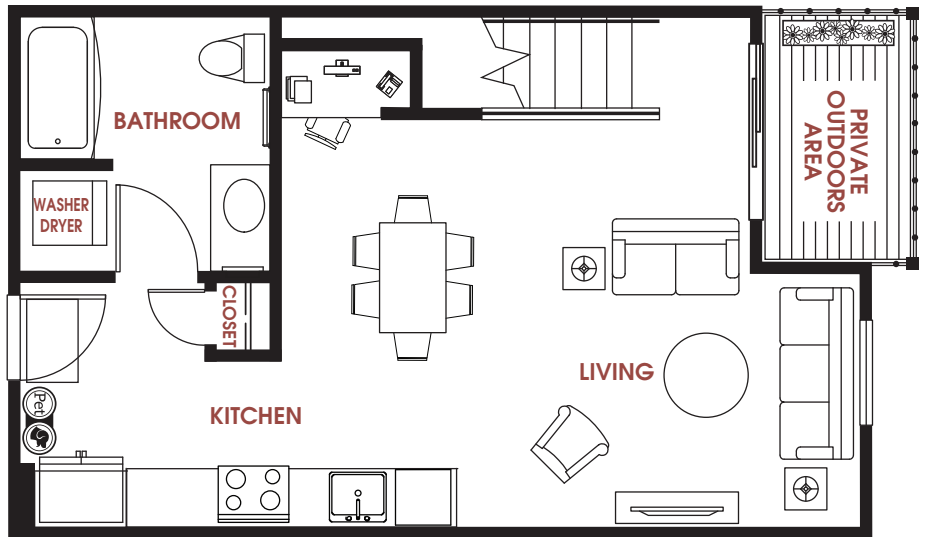

APT #: 613    UNIT TYPE: One Bedroom Canopy Loft    SQ FT: 723

Notes

---

---

---

---

---