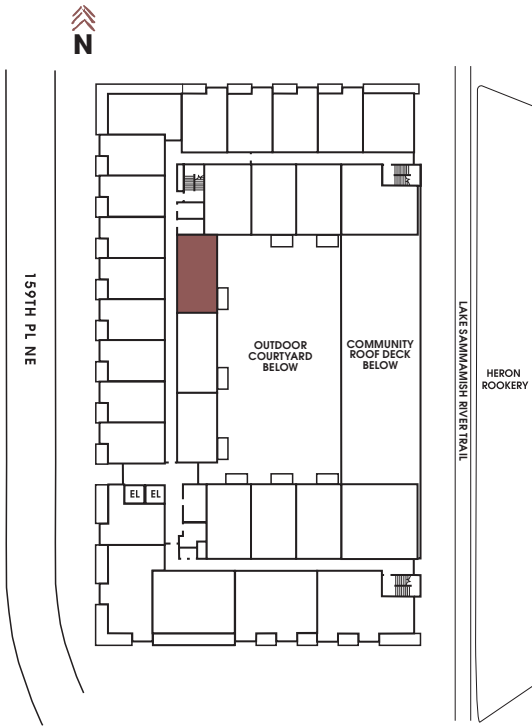

APT #: 608    UNIT TYPE: One Bedroom    SQ FT: 665

Notes

---

---

---

---

---