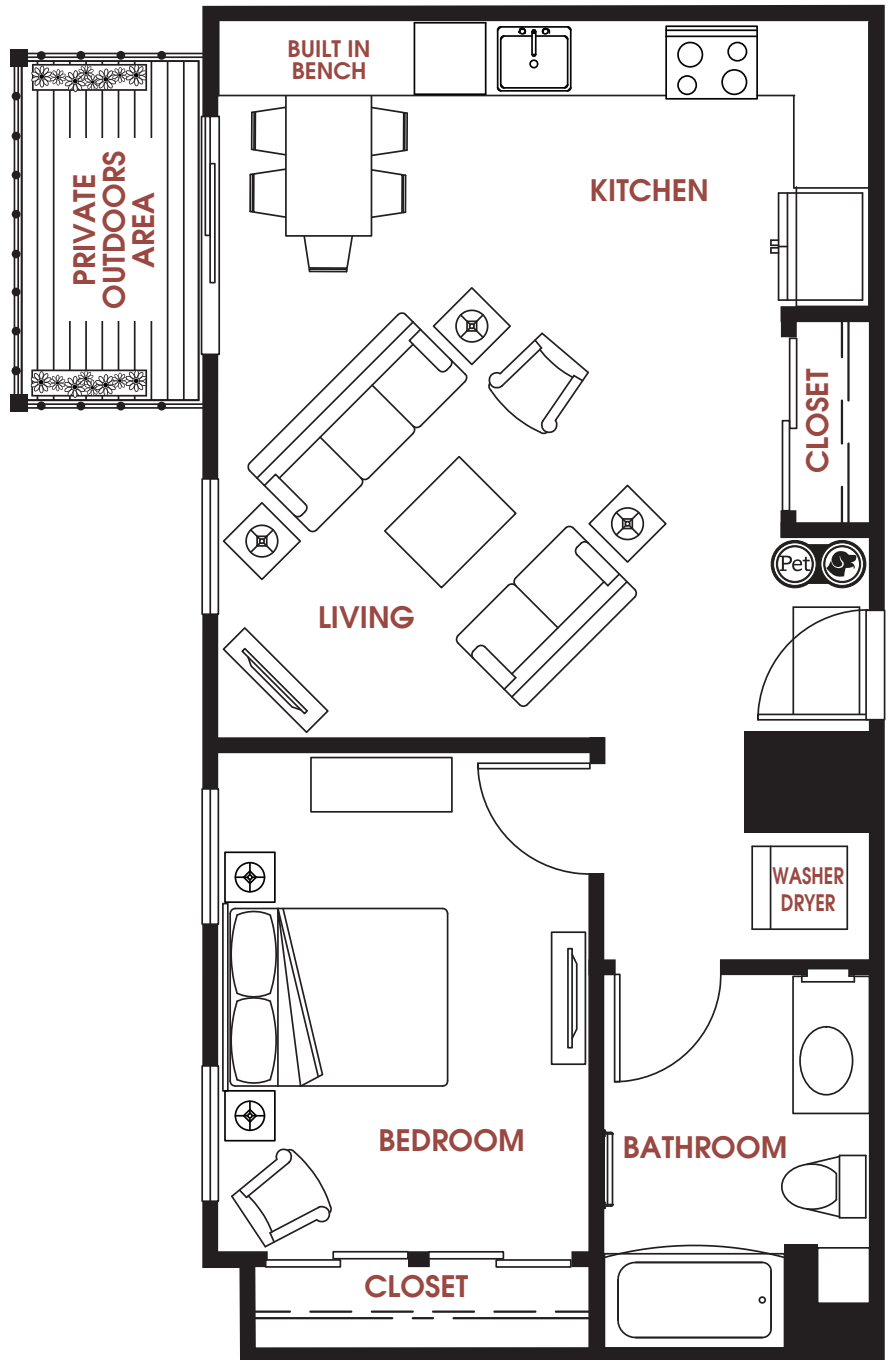

APT #: 608    UNIT TYPE: One Bedroom    SQ FT: 665

Notes

---

---

---

---

---