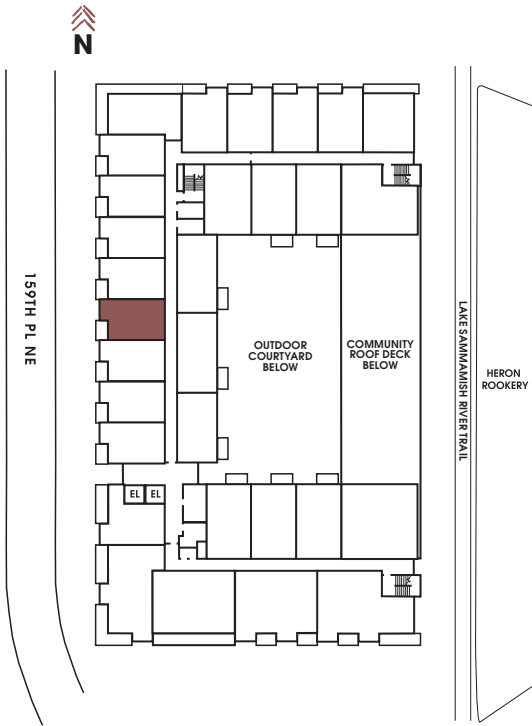

APT #: 607    UNIT TYPE: One Bedroom Canopy Loft    SQ FT: 723

Notes

---

---

---

---

---

Graphics for illustration purposes only and all dimensions are approximate. Some layouts and unit features will vary based on the floor plan of the actual unit. Areas of the home are labeled only as suggestions. Pricing and availability are subject to change. See leasing team for details.