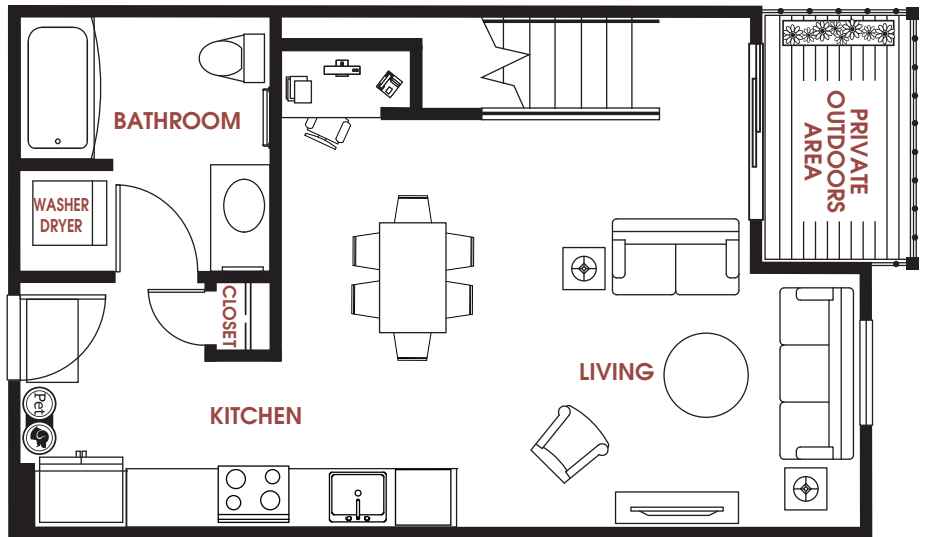

APT #: 607    UNIT TYPE: One Bedroom Canopy Loft    SQ FT: 723

Notes

---

---

---

---

---

Graphics for illustration purposes only and all dimensions are approximate. Some layouts and unit features will vary based on the floor plan of the actual unit. Areas of the home are labeled only as suggestions. Pricing and availability are subject to change. See leasing team for details.