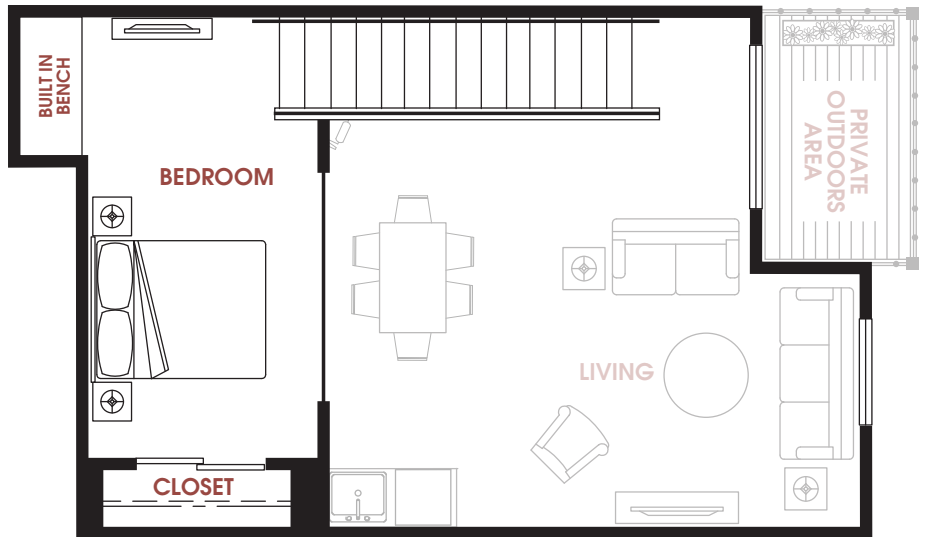

APT #: 607    UNIT TYPE: One Bedroom Canopy Loft    SQ FT: 723

Notes

---

---

---

---

---

Graphics for illustration purposes only and all dimensions are approximate. Some layouts and unit features will vary based on the floor plan of the actual unit. Areas of the home are labeled only as suggestions. Pricing and availability are subject to change. See leasing team for details.