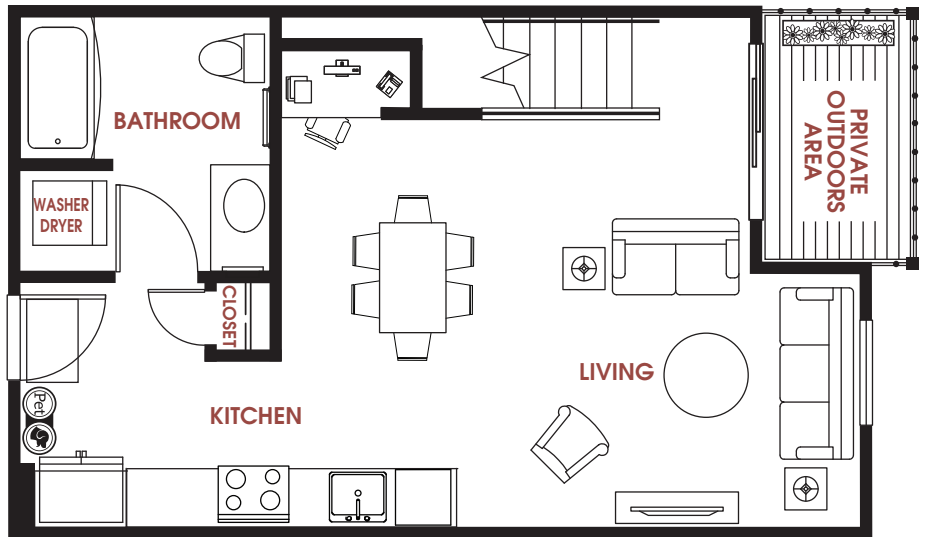

APT #: 605    UNIT TYPE: One Bedroom Canopy Loft    SQ FT: 723

Notes

---

---

---

---

---

Graphics for illustration purposes only and all dimensions are approximate. Some layouts and unit features will vary based on the floor plan of the actual unit. Areas of the home are labeled only as suggestions. Pricing and availability are subject to change. See leasing team for details.