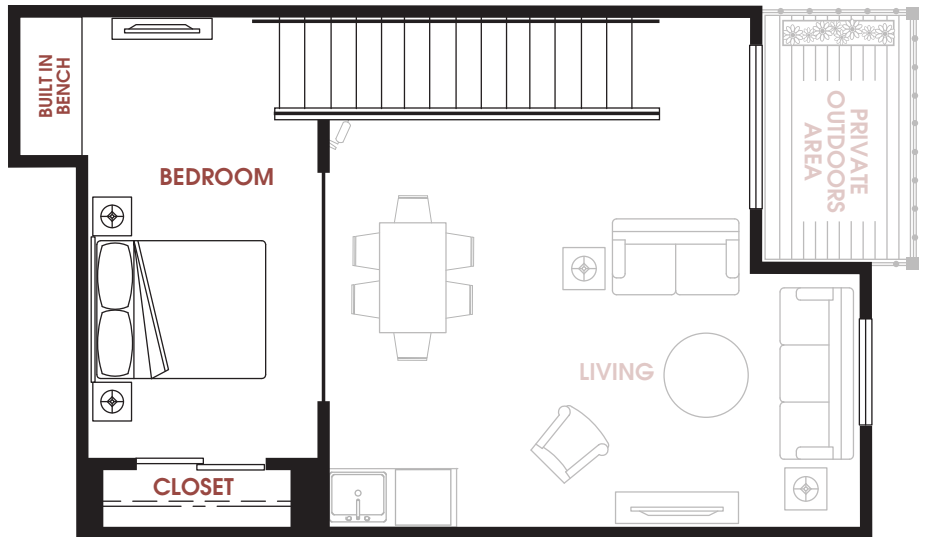

APT #: 605    UNIT TYPE: One Bedroom Canopy Loft    SQ FT: 723

Notes

---

---

---

---

---

Graphics for illustration purposes only and all dimensions are approximate. Some layouts and unit features will vary based on the floor plan of the actual unit. Areas of the home are labeled only as suggestions. Pricing and availability are subject to change. See leasing team for details.