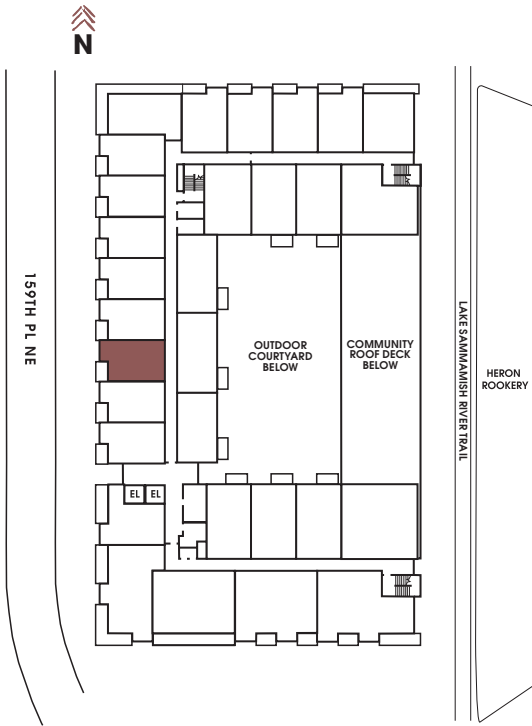

APT #: 605    UNIT TYPE: One Bedroom Canopy Loft    SQ FT: 723

Notes

---

---

---

---

---

Graphics for illustration purposes only and all dimensions are approximate. Some layouts and unit features will vary based on the floor plan of the actual unit. Areas of the home are labeled only as suggestions. Pricing and availability are subject to change. See leasing team for details.