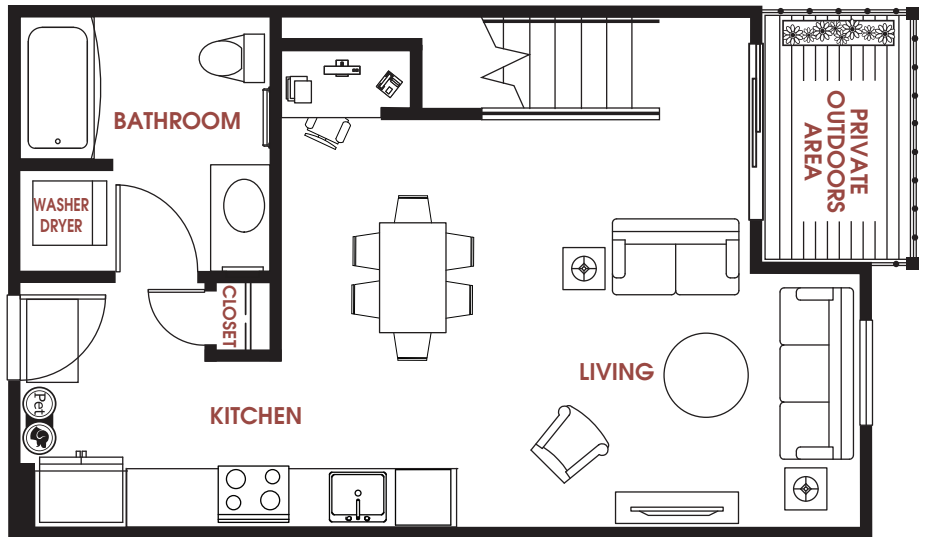

APT #: 603    UNIT TYPE: One Bedroom Canopy Loft    SQ FT: 723

Notes

---

---

---

---

---

Graphics for illustration purposes only and all dimensions are approximate. Some layouts and unit features will vary based on the floor plan of the actual unit. Areas of the home are labeled only as suggestions. Pricing and availability are subject to change. See leasing team for details.