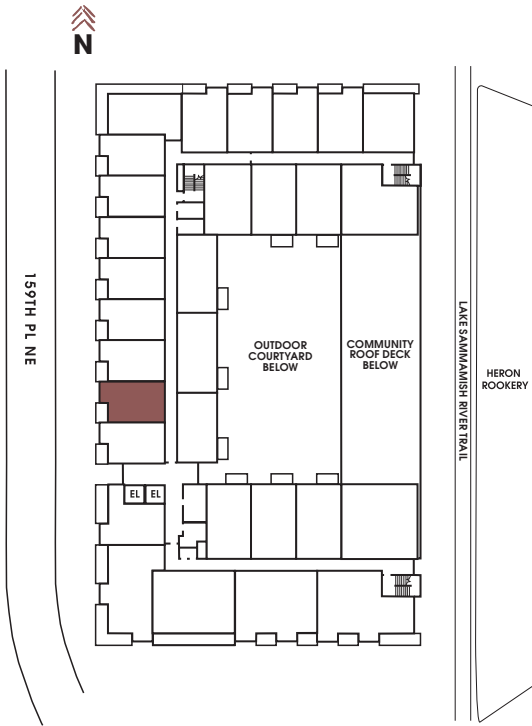

APT #: 603    UNIT TYPE: One Bedroom Canopy Loft    SQ FT: 723

Notes

---

---

---

---

---

Graphics for illustration purposes only and all dimensions are approximate. Some layouts and unit features will vary based on the floor plan of the actual unit. Areas of the home are labeled only as suggestions. Pricing and availability are subject to change. See leasing team for details.