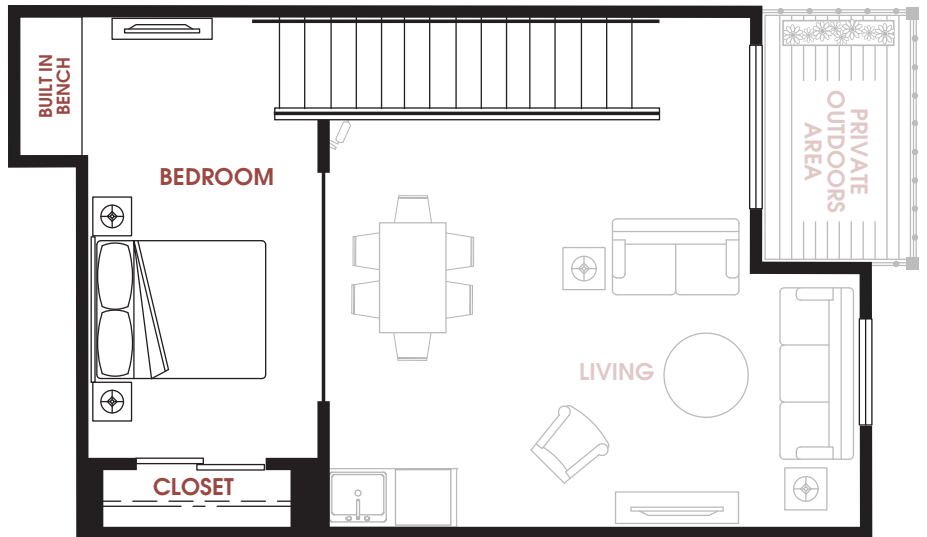

APT #: 603    UNIT TYPE: One Bedroom Canopy Loft    SQ FT: 723

Notes

---

---

---

---

---

Graphics for illustration purposes only and all dimensions are approximate. Some layouts and unit features will vary based on the floor plan of the actual unit. Areas of the home are labeled only as suggestions. Pricing and availability are subject to change. See leasing team for details.