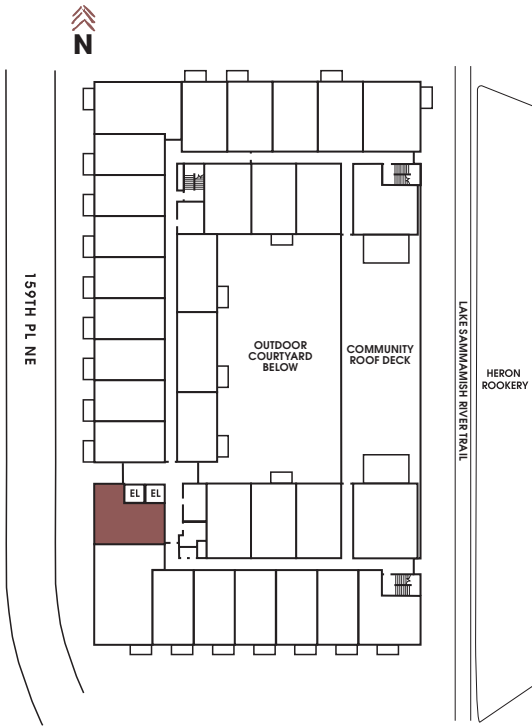

APT #: 561    UNIT TYPE: One Bedroom + Den    SQ FT: 720

Notes

---

---

---

---

---