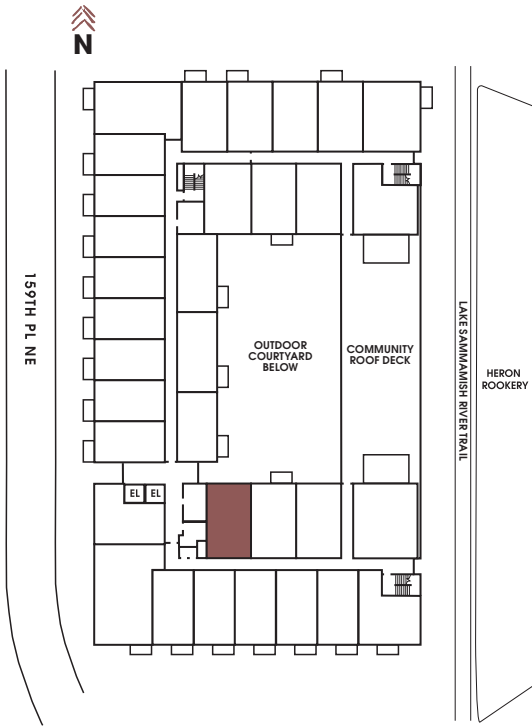

APT #: 554    UNIT TYPE: One Bedroom + Den    SQ FT: 700

Notes

---

---

---

---

---