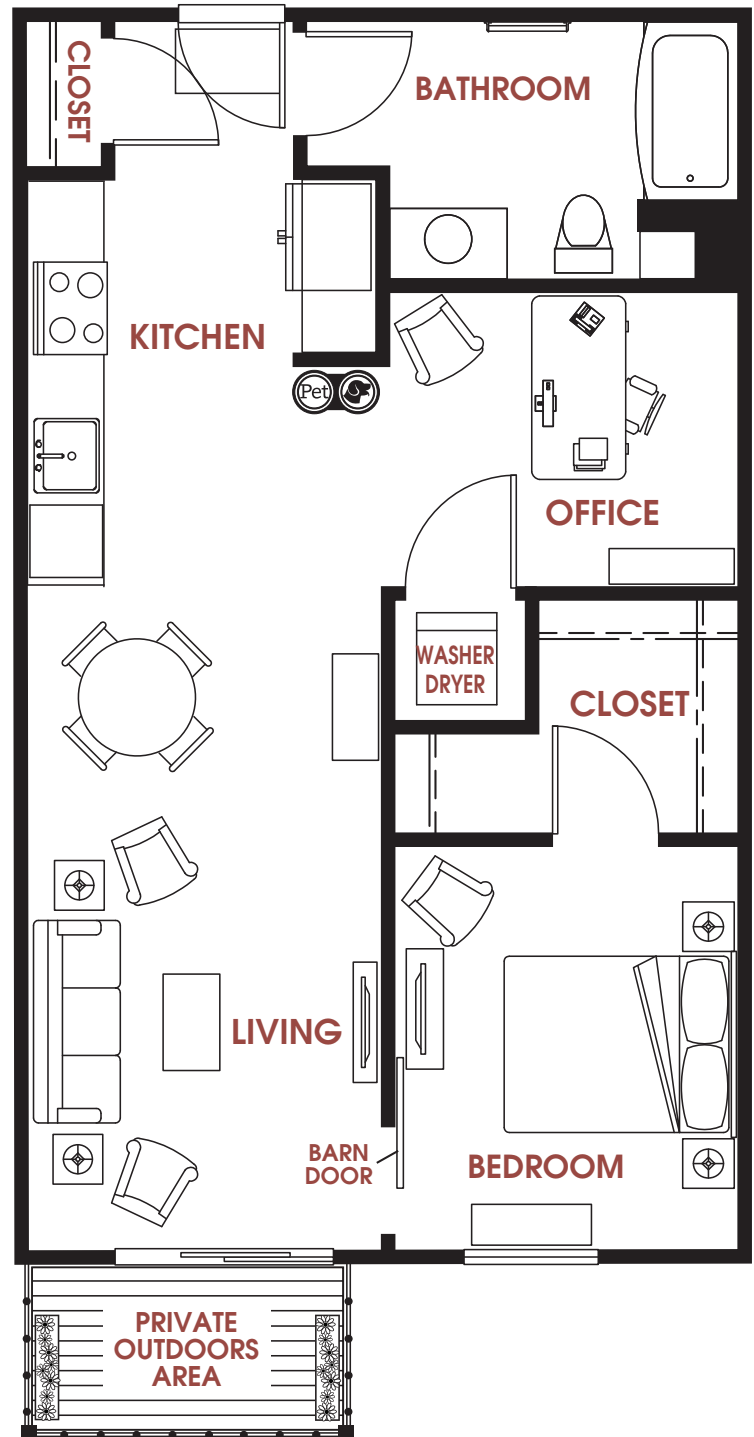

APT #: 552    UNIT TYPE: One Bedroom + Den    SQ FT: 700

Notes

---

---

---

---

---

Graphics for illustration purposes only and all dimensions are approximate. Some layouts and unit features will vary based on the floor plan of the actual unit. Areas of the home are labeled only as suggestions. Pricing and availability are subject to change. See leasing team for details.