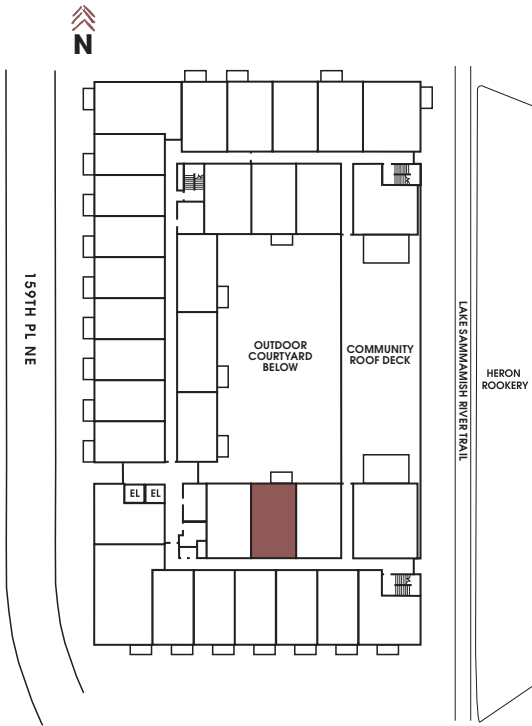

APT #: 552    UNIT TYPE: One Bedroom + Den    SQ FT: 700

Notes

---

---

---

---

---

Graphics for illustration purposes only and all dimensions are approximate. Some layouts and unit features will vary based on the floor plan of the actual unit. Areas of the home are labeled only as suggestions. Pricing and availability are subject to change. See leasing team for details.