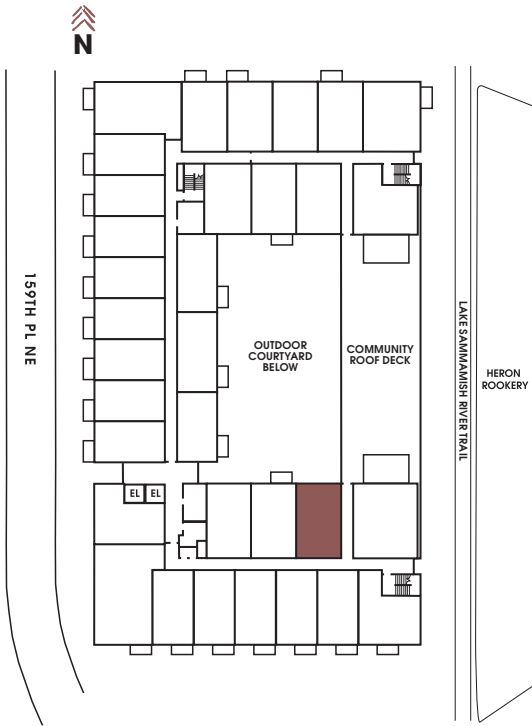

APT #: 550    UNIT TYPE: One Bedroom + Den    SQ FT: 700

Notes

---

---

---

---

---