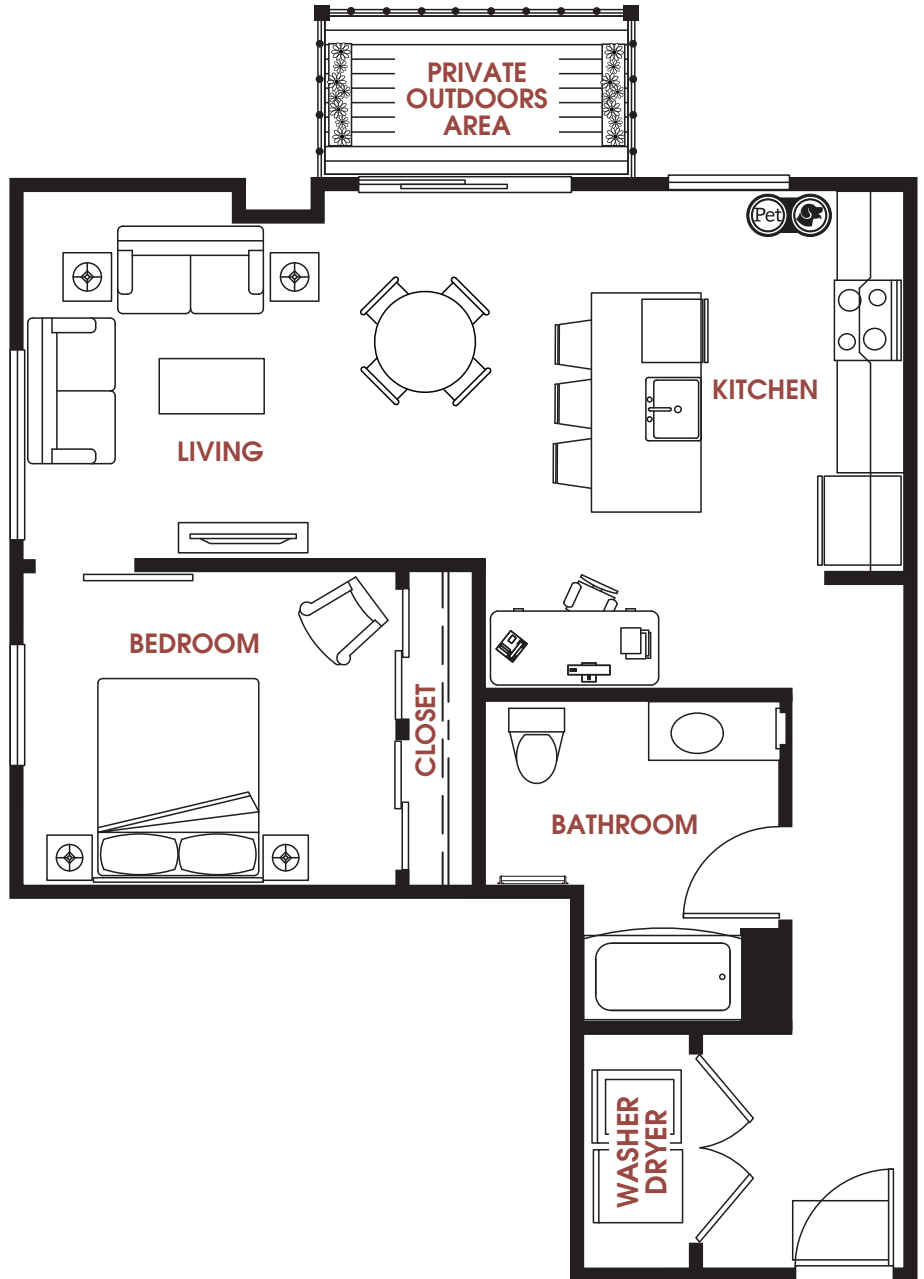

APT #: 547    UNIT TYPE: One Bedroom    SQ FT: 775

Notes

---

---

---

---

---