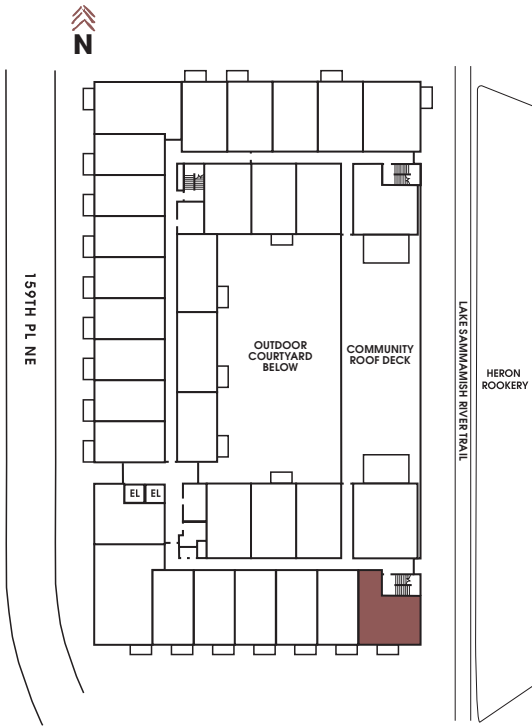

APT #: 547    UNIT TYPE: One Bedroom    SQ FT: 775

Notes

---

---

---

---

---