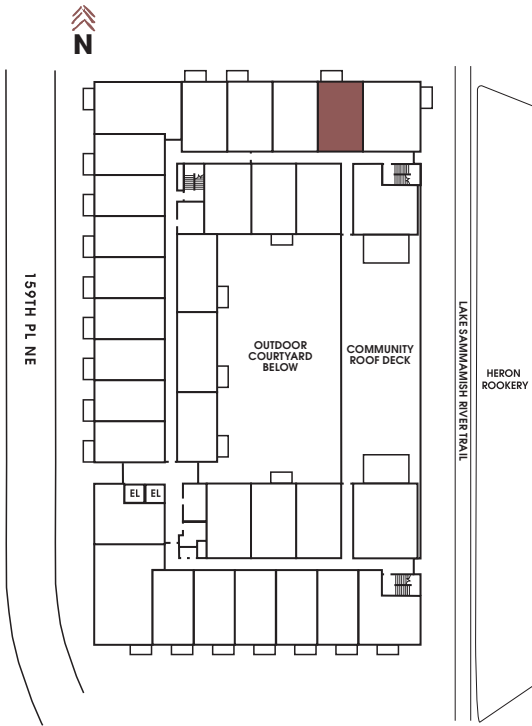

APT #: 525    UNIT TYPE: One Bedroom + Tech    SQ FT: 675

Notes

---

---

---

---

---