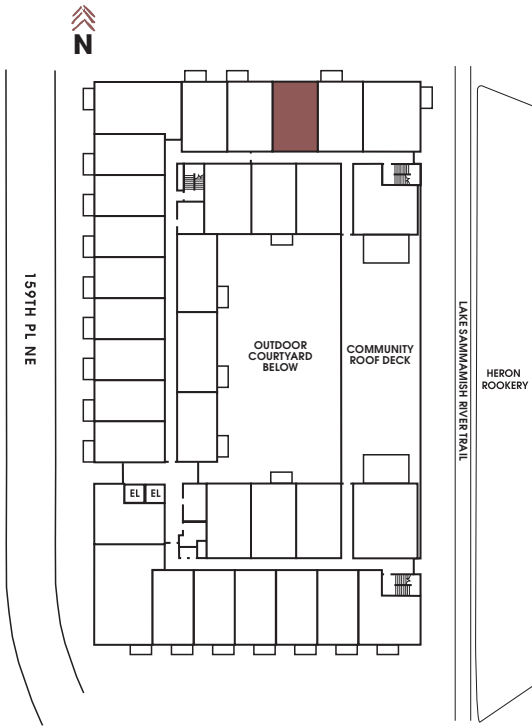

APT #: 523    UNIT TYPE: Urban One Bedroom    SQ FT: 600

Notes

---

---

---

---

---

---