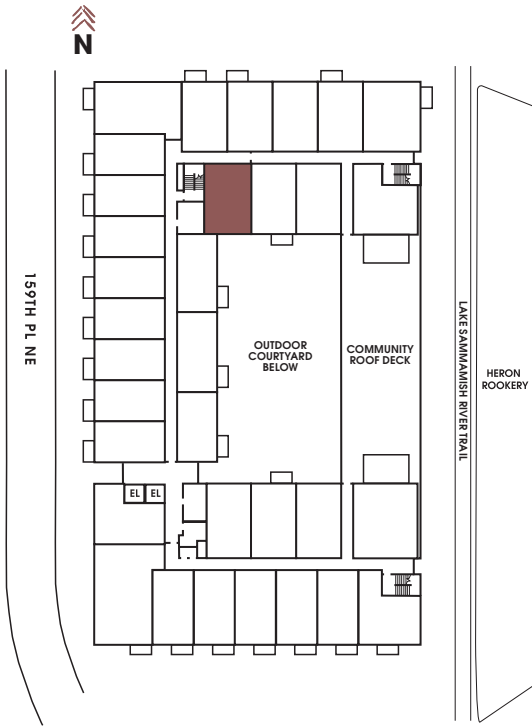

APT #: 520    UNIT TYPE: One Bedroom + Den    SQ FT: 700

Notes

---

---

---

---

---