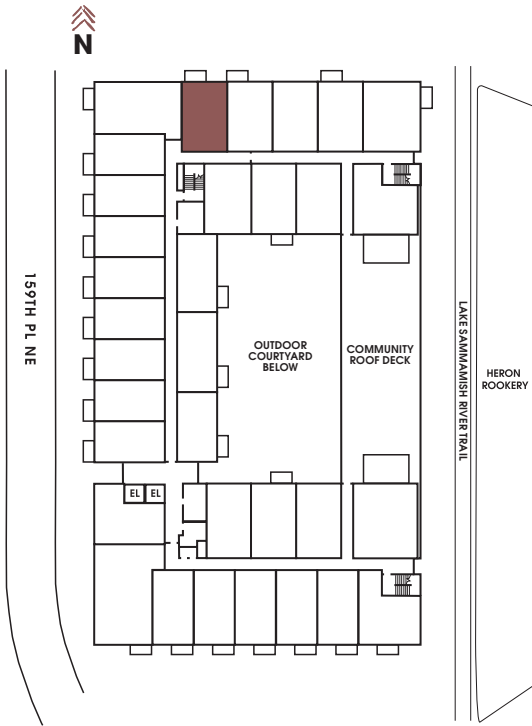

APT #: 519    UNIT TYPE: One Bedroom + Den    SQ FT: 700

Notes

---

---

---

---

---