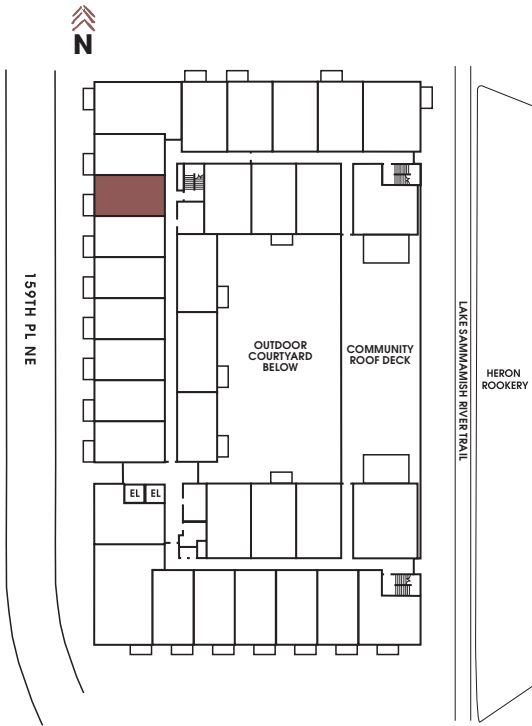

APT #: 513    UNIT TYPE: Urban One Bedroom + Tech    SQ FT: 610

Notes

---

---

---

---

---