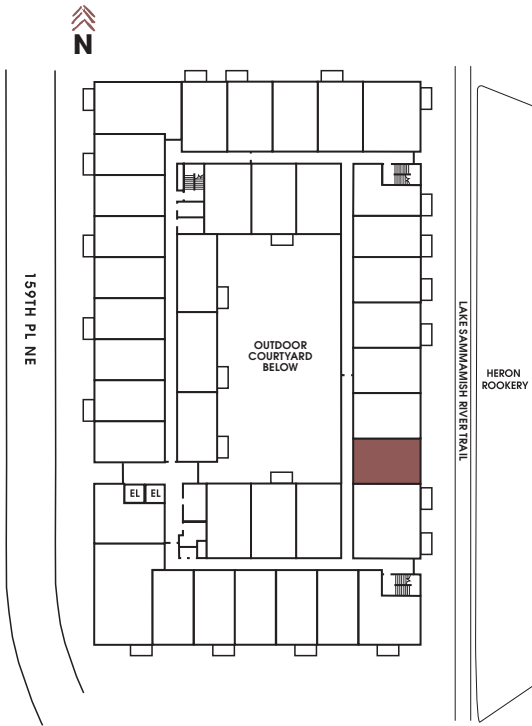

APT #: 441    UNIT TYPE: Urban One Bedroom + Tech    SQ FT: 660

Notes

---

---

---

---

---