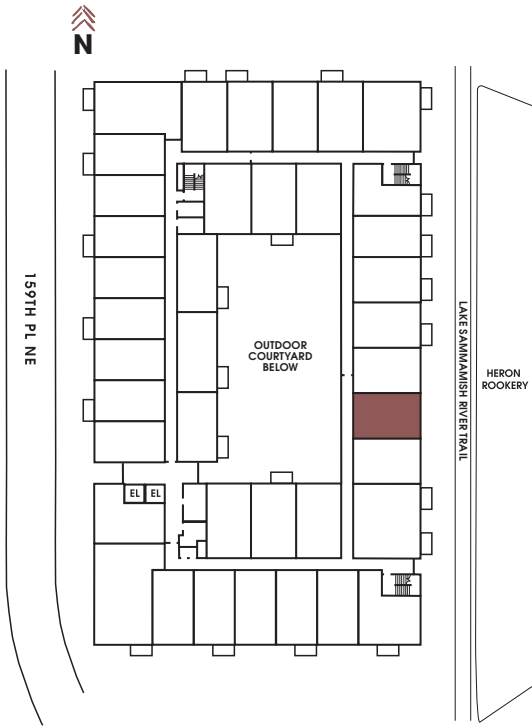

APT #: 439    UNIT TYPE: Urban One Bedroom + Tech    SQ FT: 660

Notes

---

---

---

---

---