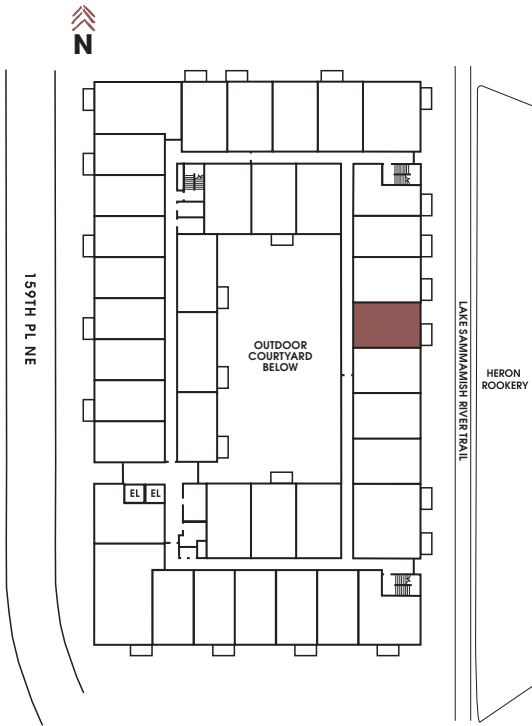

APT #: 435    UNIT TYPE: Urban One Bedroom + Tech    SQ FT: 660

Notes

---

---

---

---

---