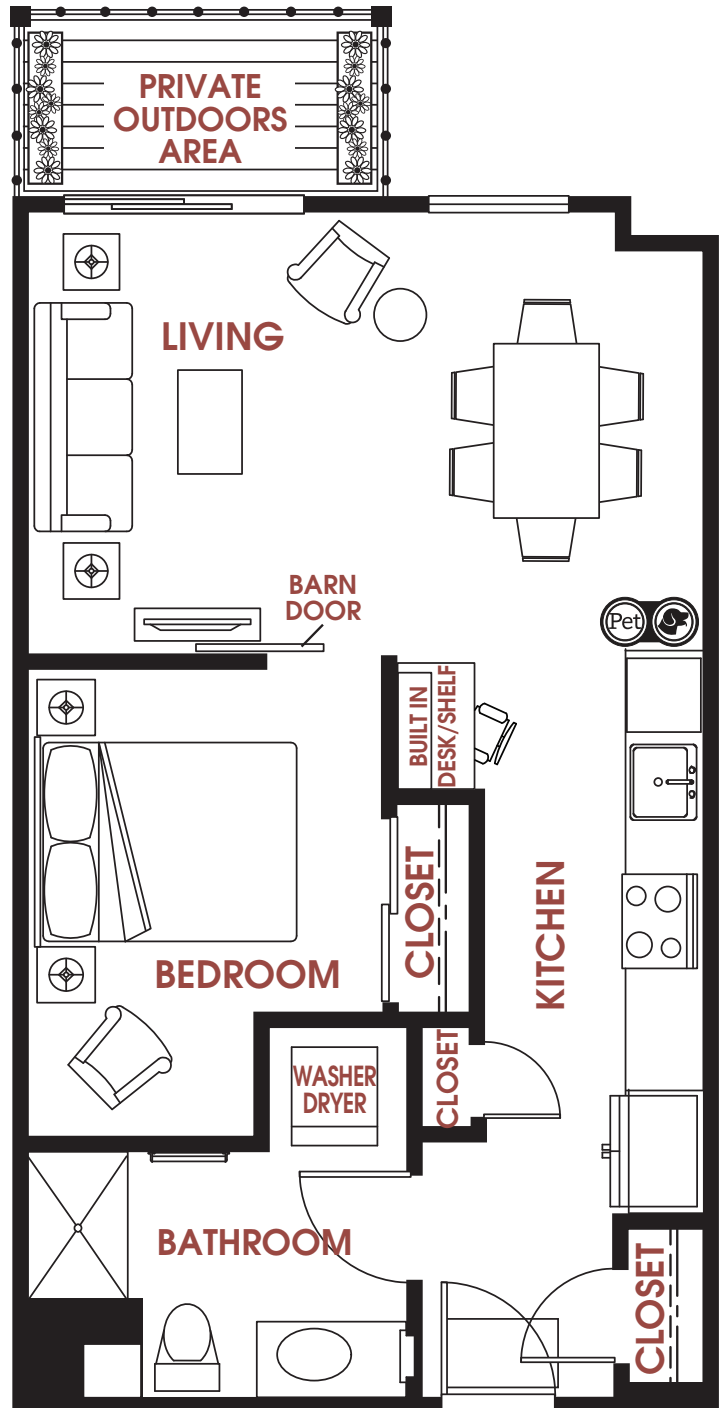

APT #: 431    UNIT TYPE: Urban One Bedroom + Tech    SQ FT: 610

Notes

---

---

---

---

---

Graphics for illustration purposes only and all dimensions are approximate. Some layouts and unit features will vary based on the floor plan of the actual unit. Areas of the home are labeled only as suggestions. Pricing and availability are subject to change. See leasing team for details.