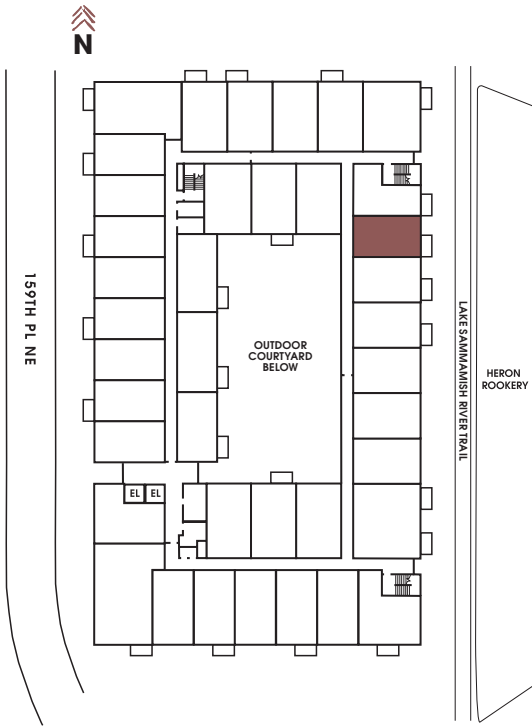

APT #: 431    UNIT TYPE: Urban One Bedroom + Tech    SQ FT: 610

Notes

---

---

---

---

---

Graphics for illustration purposes only and all dimensions are approximate. Some layouts and unit features will vary based on the floor plan of the actual unit. Areas of the home are labeled only as suggestions. Pricing and availability are subject to change. See leasing team for details.