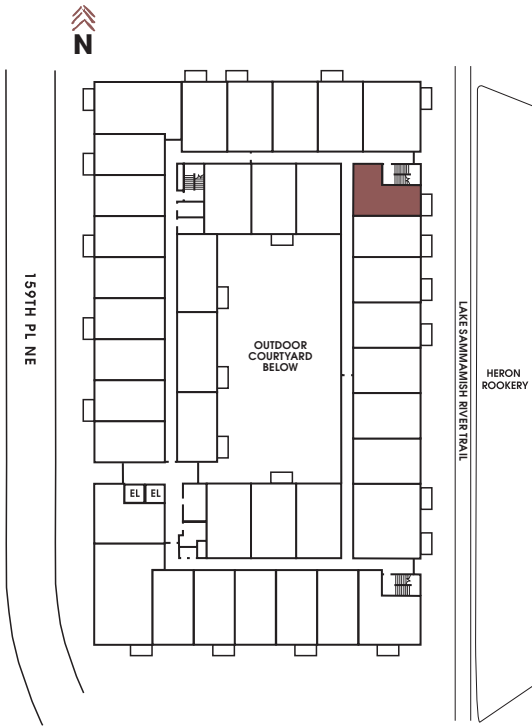

APT #: 429 UNIT TYPE: Urban One Bedroom SQ FT: 580

Notes

---

---

---

---

---