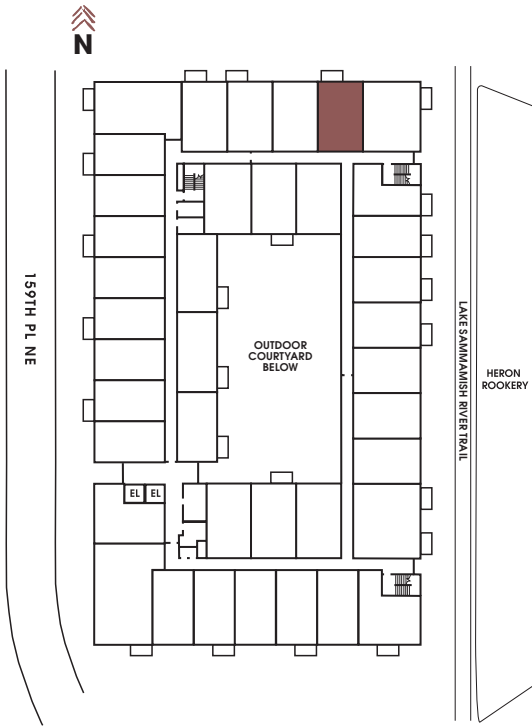

APT #: 425    UNIT TYPE: One Bedroom + Tech    SQ FT: 675

Notes

---

---

---

---

---