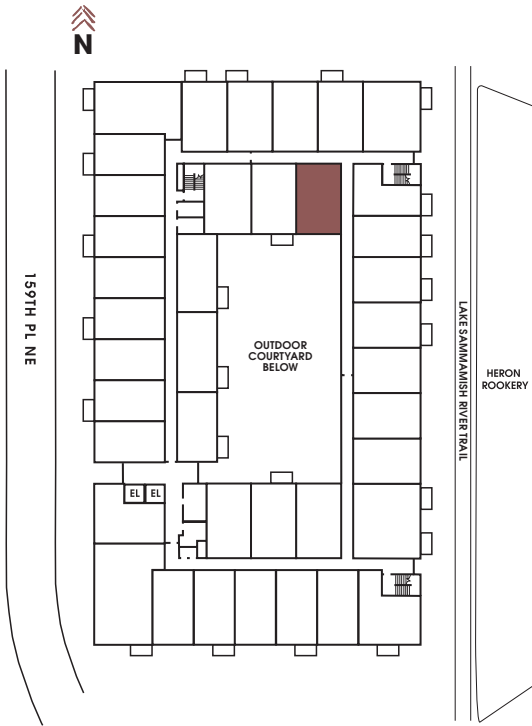

APT #: 424    UNIT TYPE: Urban One Bedroom + Tech    SQ FT: 660

Notes

---

---

---

---

---