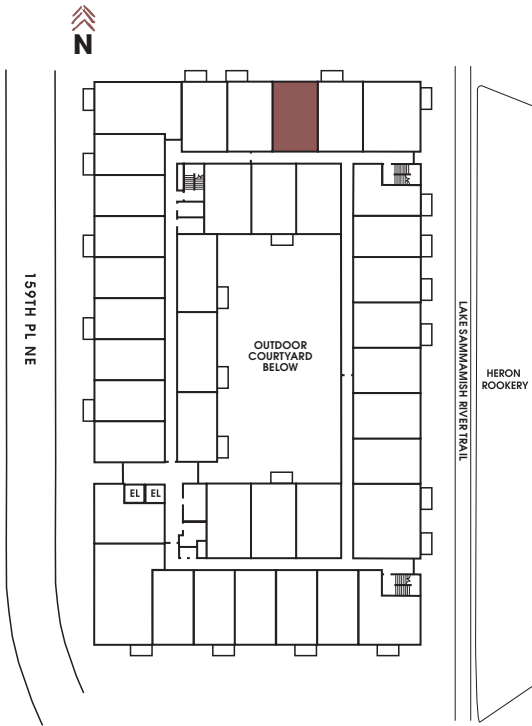

APT #: 423    UNIT TYPE: One Bedroom + Tech    SQ FT: 675

Notes

---

---

---

---

---