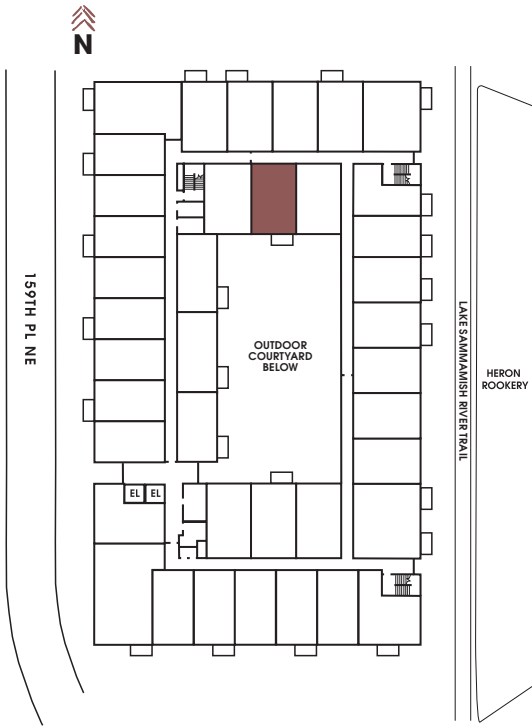

APT #: 422    UNIT TYPE: Urban One Bedroom +Tech    SQ FT: 660

Notes

---

---

---

---

---