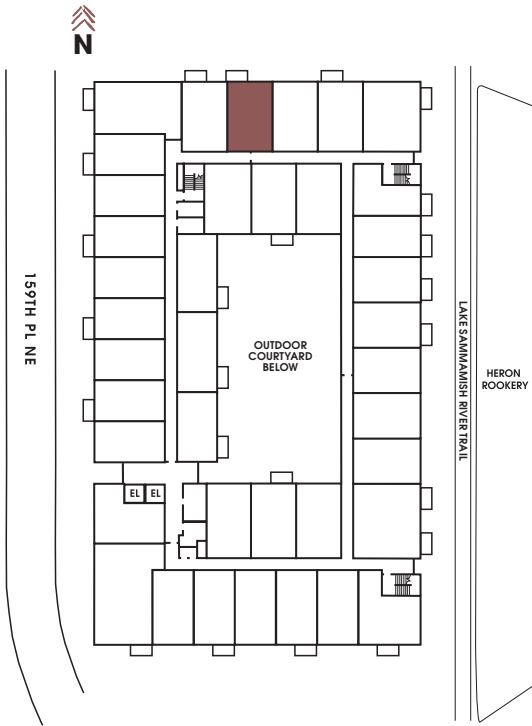

APT #: 421    UNIT TYPE: One Bedroom + Tech    SQ FT: 675

Notes

---

---

---

---

---