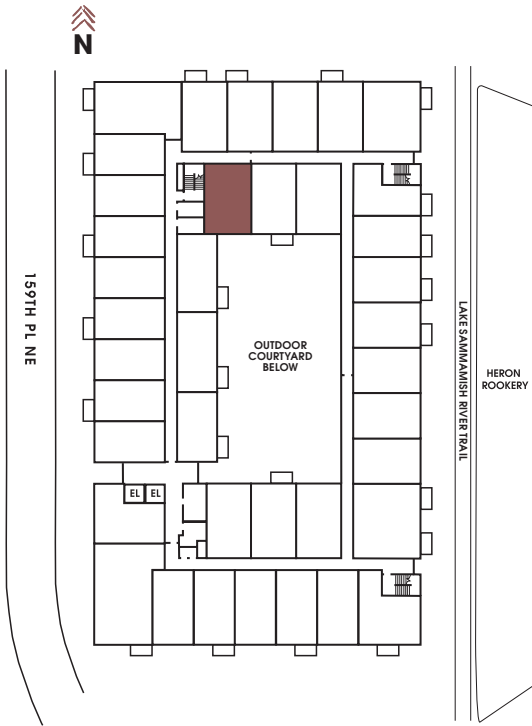

APT #: 420    UNIT TYPE: One Bedroom + Den    SQ FT: 700

Notes

---

---

---

---

---