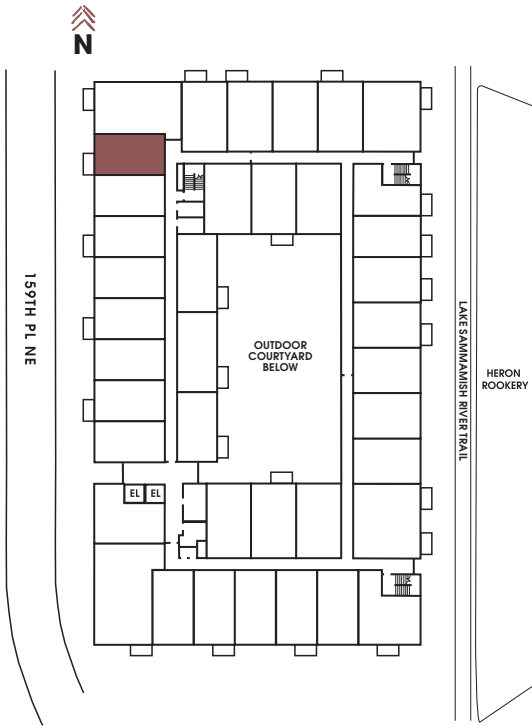

APT #: 415    UNIT TYPE: Urban One Bedroom + Tech    SQ FT: 610

Notes

---

---

---

---

---