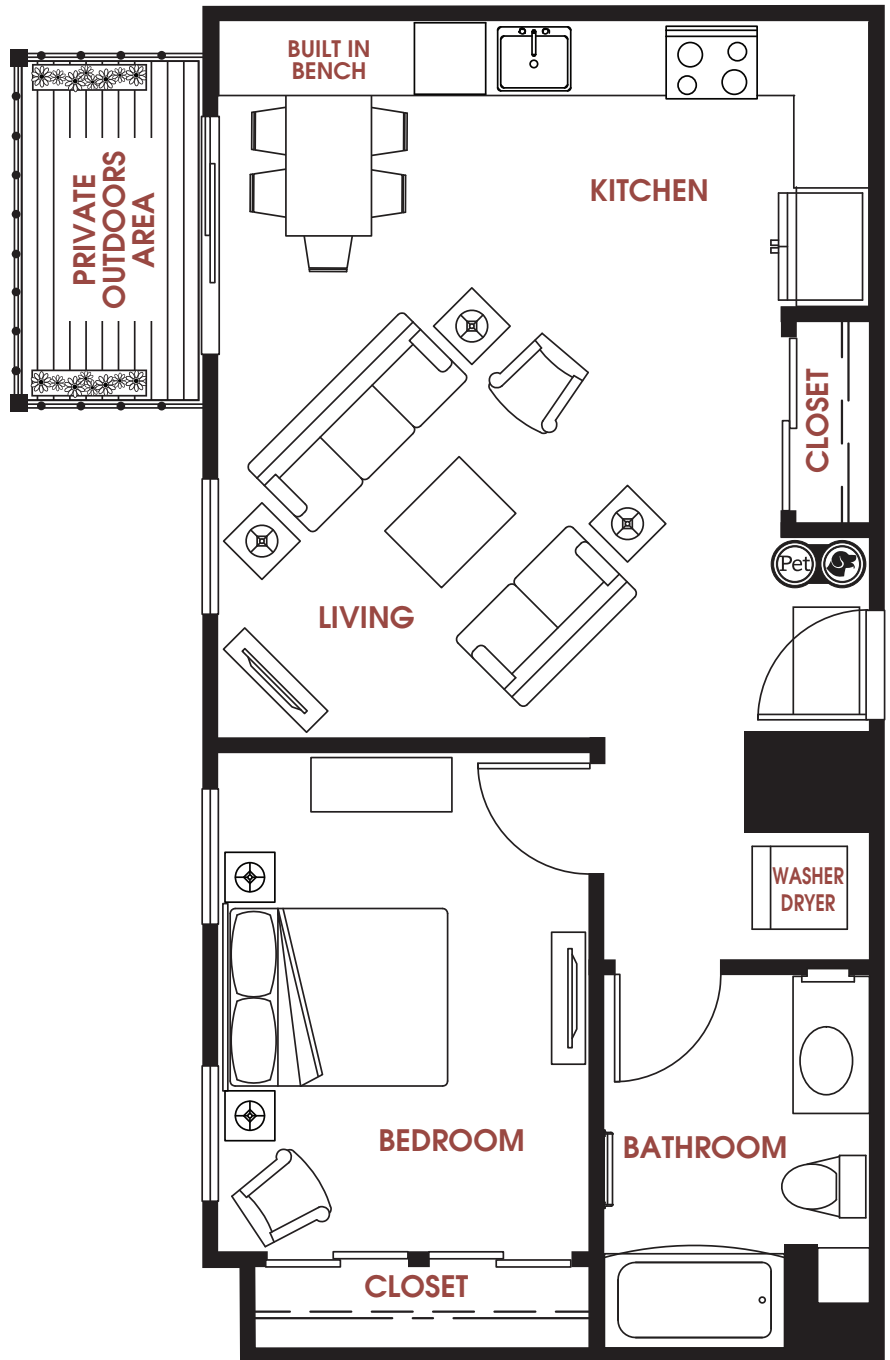

APT #: 404    UNIT TYPE: One Bedroom    SQ FT: 665

Notes

---

---

---

---

---