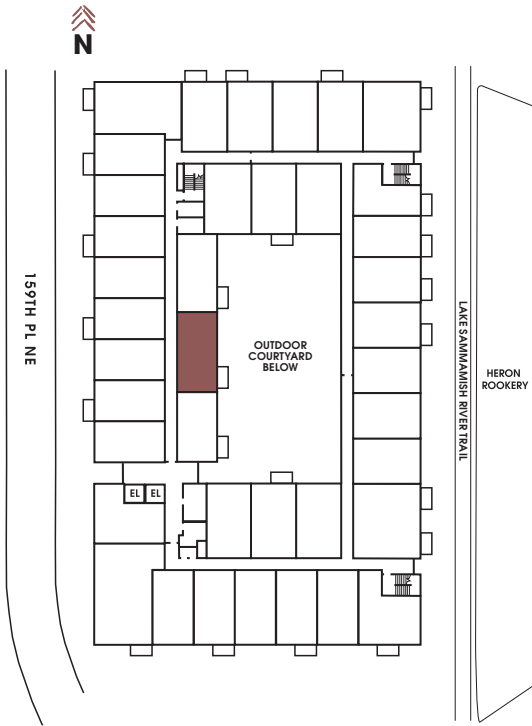

APT #: 404    UNIT TYPE: One Bedroom    SQ FT: 665

Notes

---

---

---

---

---