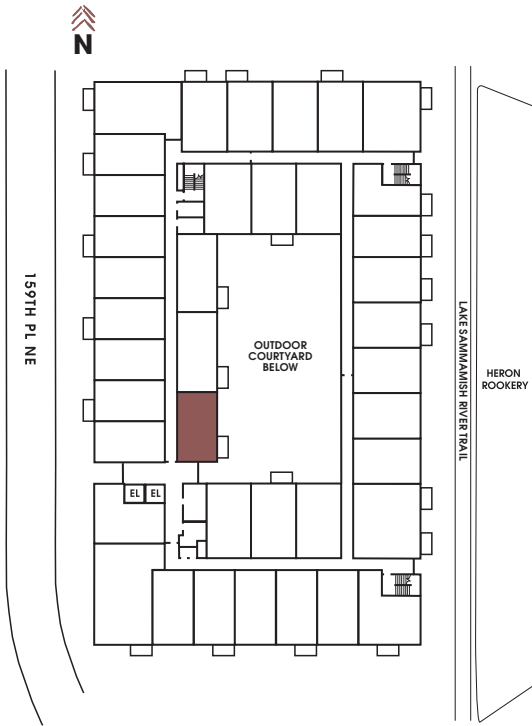

APT #: 402    UNIT TYPE: One Bedroom    SQ FT: 585

Notes

---

---

---

---

---