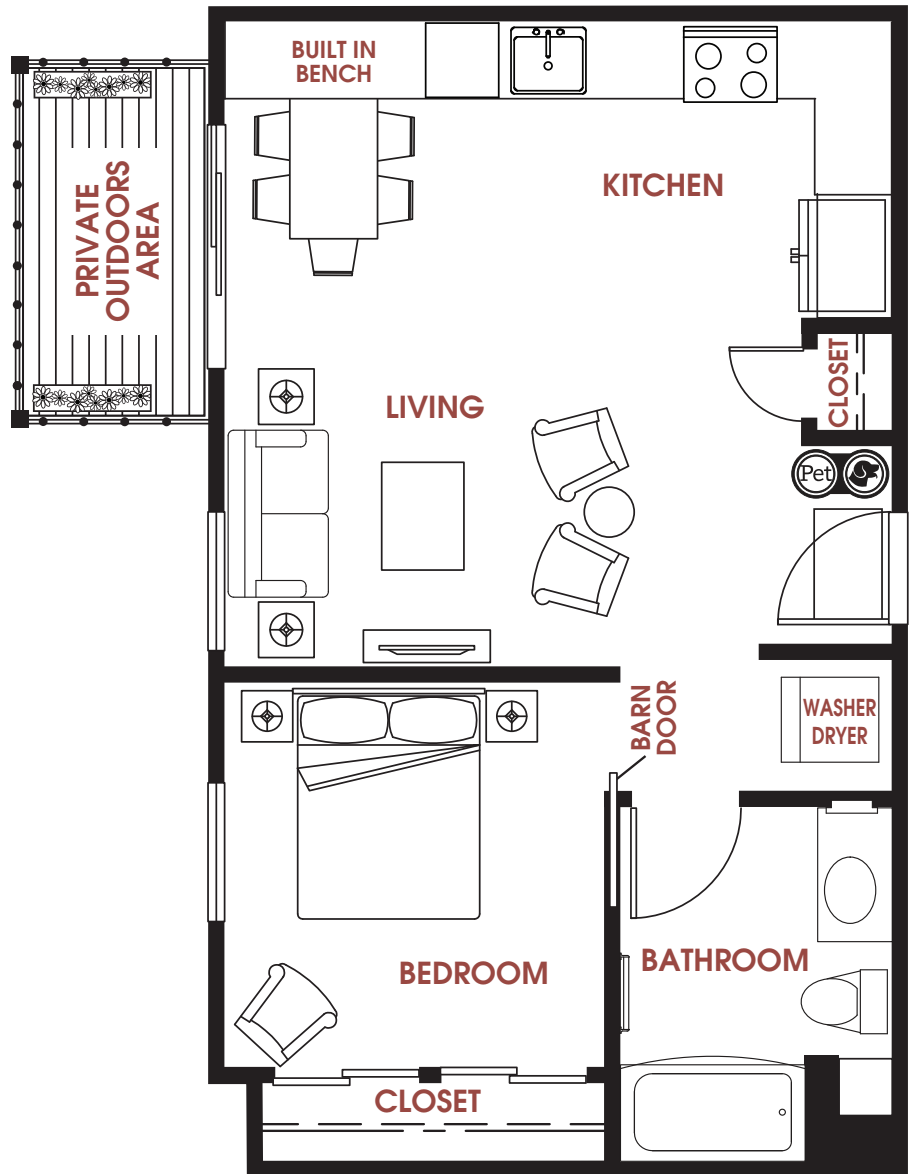

APT #: 402    UNIT TYPE: One Bedroom    SQ FT: 585

Notes

---

---

---

---

---