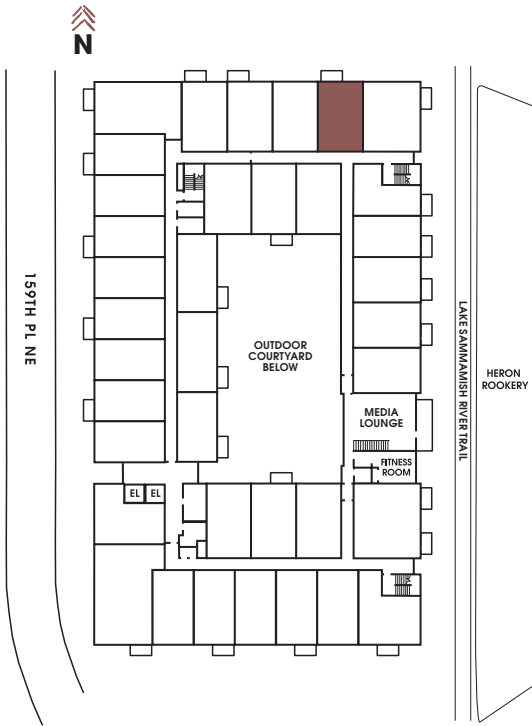

APT #: 325    UNIT TYPE: One Bedroom + Tech    SQ FT: 675

Notes

---

---

---

---

---