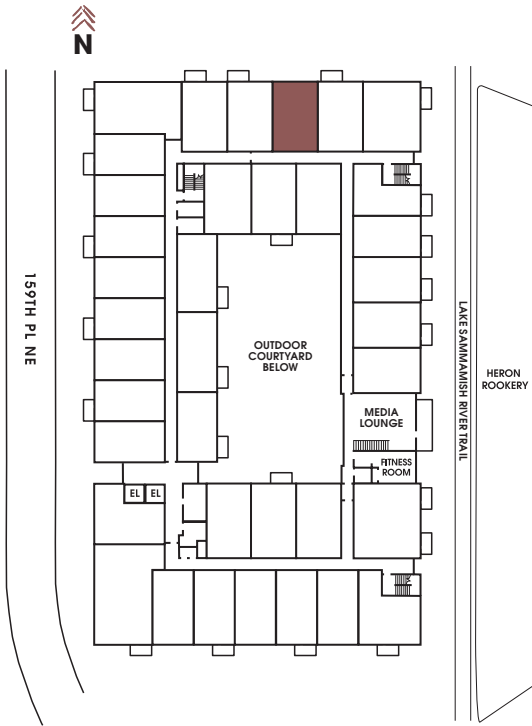

APT #: 323    UNIT TYPE: One Bedroom + Tech    SQ FT: 675

Notes

---

---

---

---

---