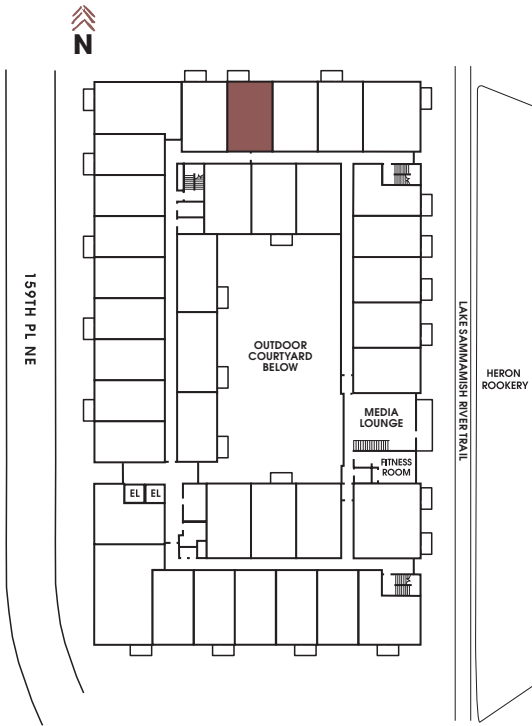

APT #: 321    UNIT TYPE: One Bedroom + Tech    SQ FT: 675

Notes

---

---

---

---

---