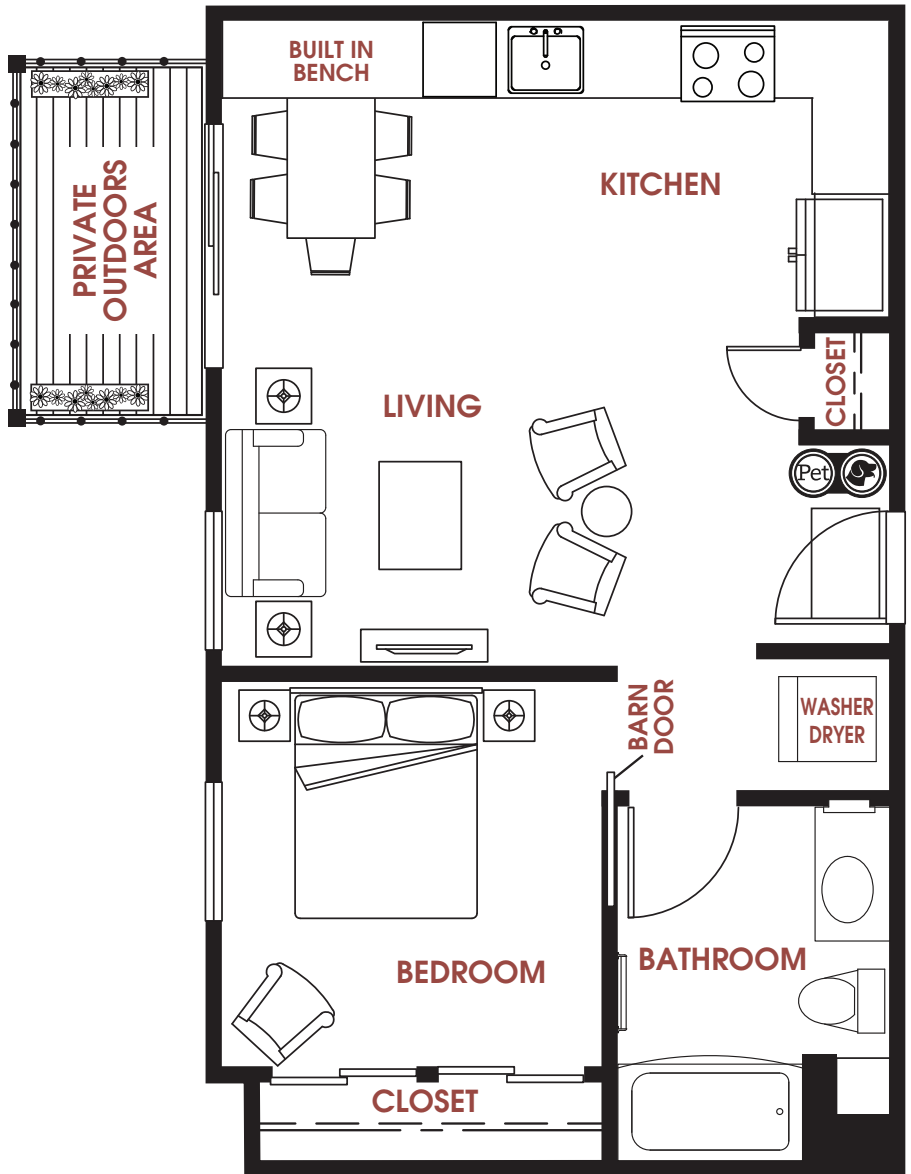

APT #: 304

UNIT TYPE: One Bedroom, One Bath

SQ FT: 585

Notes

---

---

---

---

---

Graphics for illustration purposes only and all dimensions are approximate. Some layouts and unit features will vary based on the floor plan of the actual unit. Areas of the home are labeled only as suggestions. Pricing and availability are subject to change. See leasing team for details.