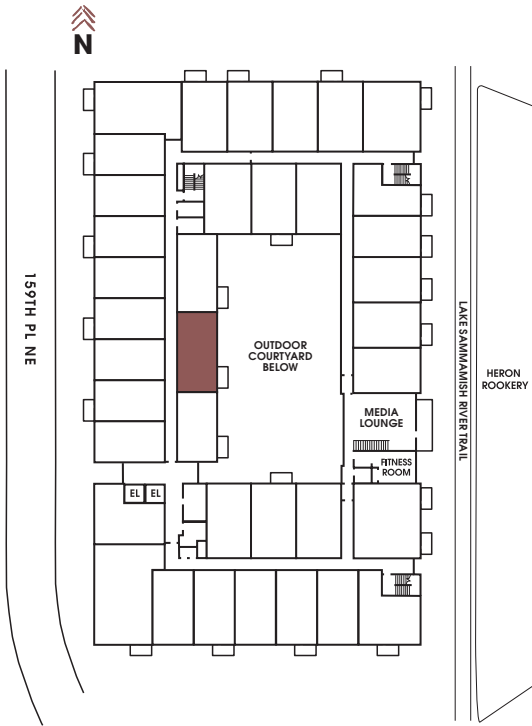

APT #: 304

UNIT TYPE: One Bedroom, One Bath

SQ FT: 585

Notes

---

---

---

---

---

Graphics for illustration purposes only and all dimensions are approximate. Some layouts and unit features will vary based on the floor plan of the actual unit. Areas of the home are labeled only as suggestions. Pricing and availability are subject to change. See leasing team for details.