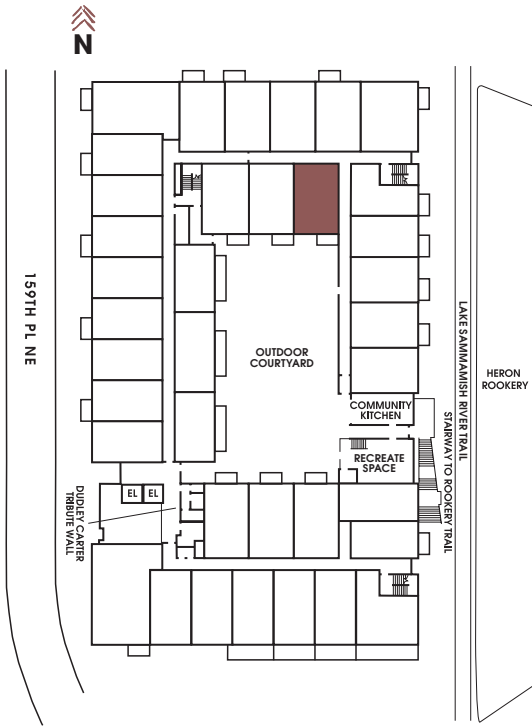

APT #: 224    UNIT TYPE: Urban One Bedroom + Tech    SQ FT: 660

Notes

---

---

---

---

---