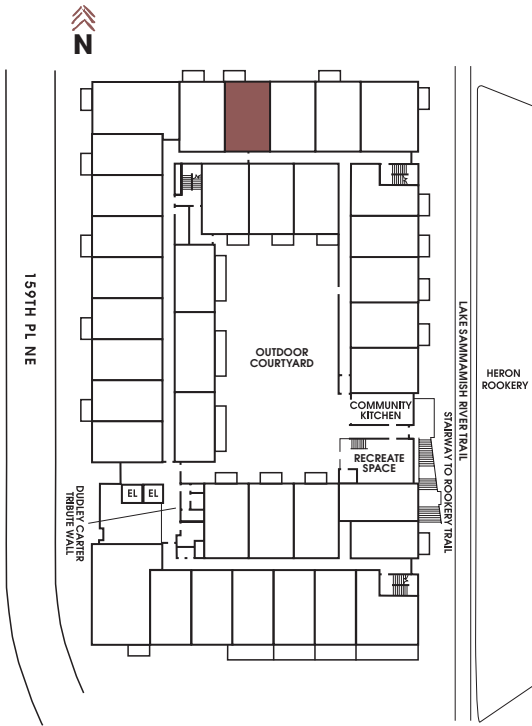

APT #: 221    UNIT TYPE: One Bedroom + Tech    SQ FT: 675

Notes

---

---

---

---

---