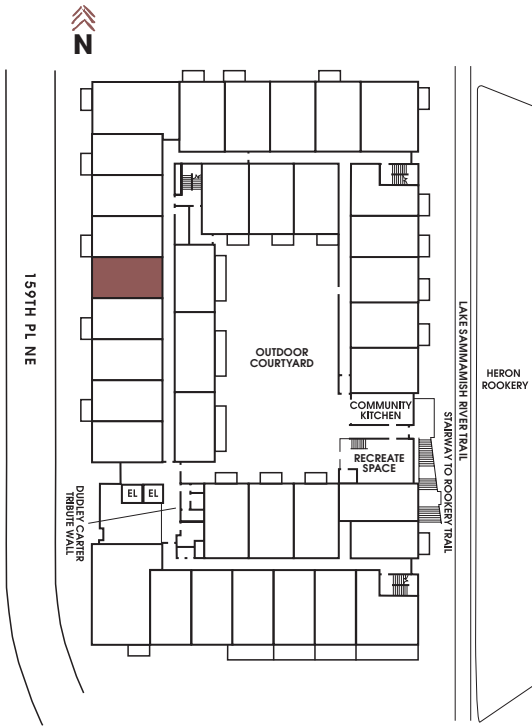

APT #: 209    UNIT TYPE: Urban One Bedroom    SQ FT: 610

Notes

---

---

---

---

---