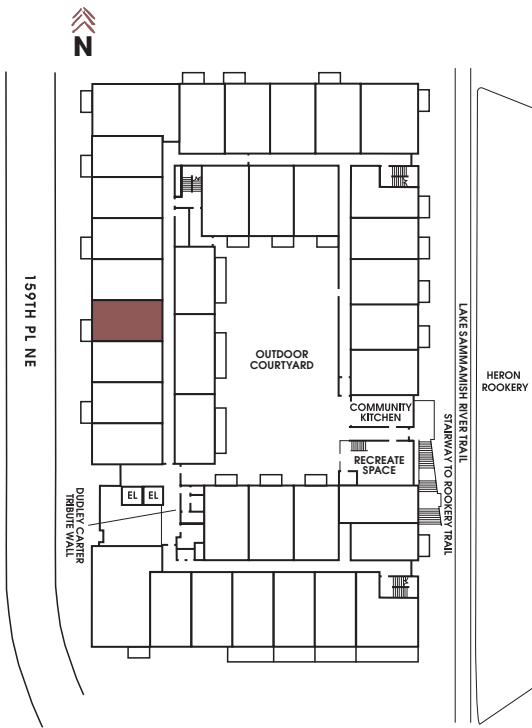

APT #: 207    UNIT TYPE: Urban One Bedroom    SQ FT: 610

Notes

---

---

---

---

---