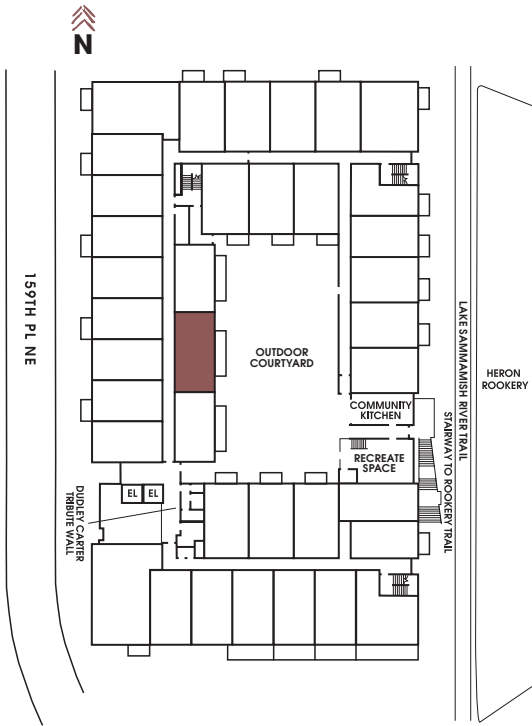

APT #: 204

UNIT TYPE: One Bedroom, One Bath

SQ FT: 665

Notes

---

---

---

---