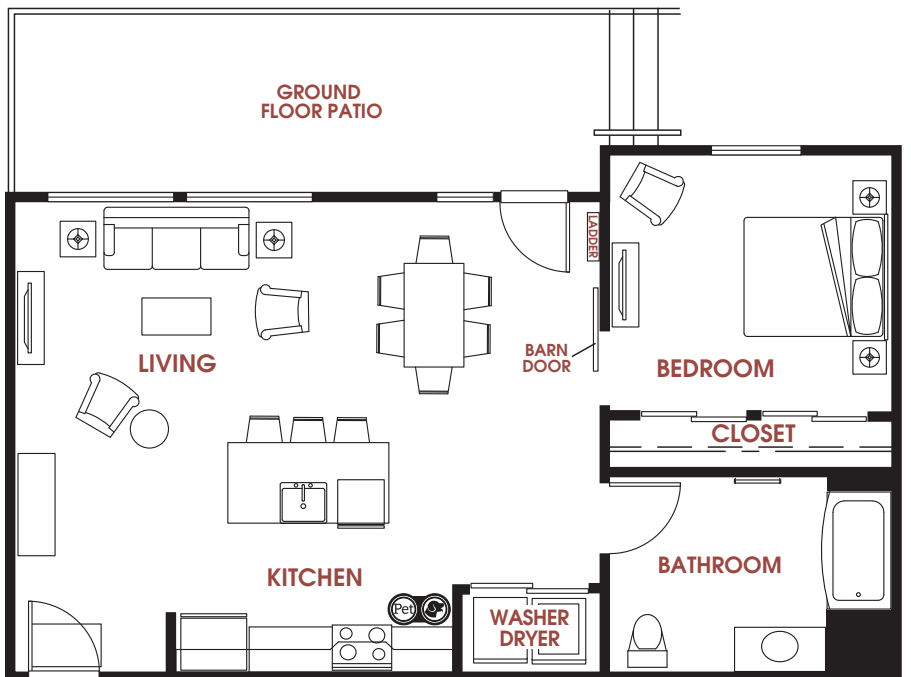

APT #: 107    UNIT TYPE: Live/Work + Mezz    SQ FT: 1050

Notes

---

---

---

---

---

Graphics for illustration purposes only and all dimensions are approximate. Some layouts and unit features will vary based on the floor plan of the actual unit. Areas of the home are labeled only as suggestions. Pricing and availability are subject to change. See leasing team for details.