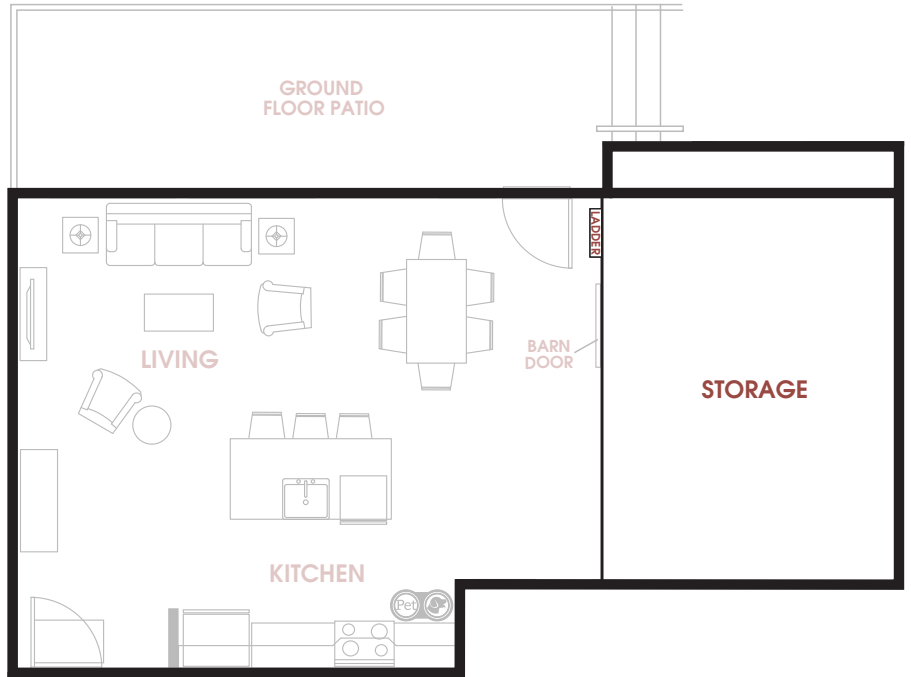

APT #: 107    UNIT TYPE: Live/Work + Mezz    SQ FT: 1050

Notes

---

---

---

---

---

Graphics for illustration purposes only and all dimensions are approximate. Some layouts and unit features will vary based on the floor plan of the actual unit. Areas of the home are labeled only as suggestions. Pricing and availability are subject to change. See leasing team for details.