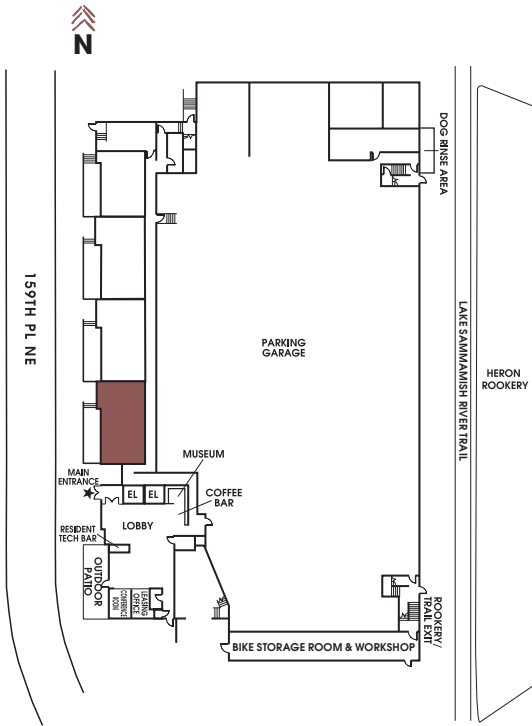

APT #: 107    UNIT TYPE: Live/Work + Mezz    SQ FT: 1050

Notes

---

---

---

---

---

Graphics for illustration purposes only and all dimensions are approximate. Some layouts and unit features will vary based on the floor plan of the actual unit. Areas of the home are labeled only as suggestions. Pricing and availability are subject to change. See leasing team for details.