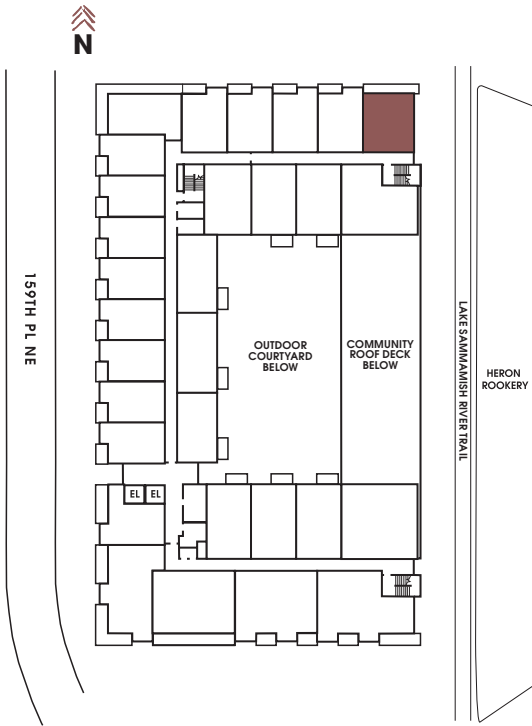

APT #: 627    UNIT TYPE: One Bedroom    SQ FT: 635

Notes

---

---

---

---

---