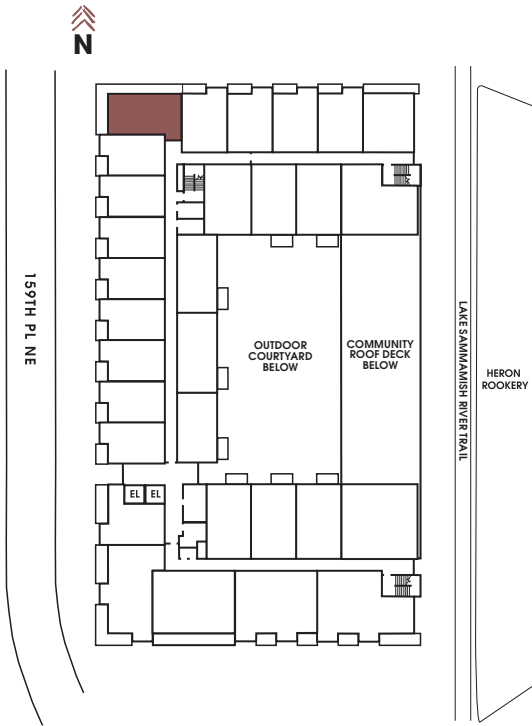

APT #: 617    UNIT TYPE: Two Bedroom, Two Bath + Canopy Loft    SQ FT: 723    SQ FT: 893

Notes

---

---

---

---

---