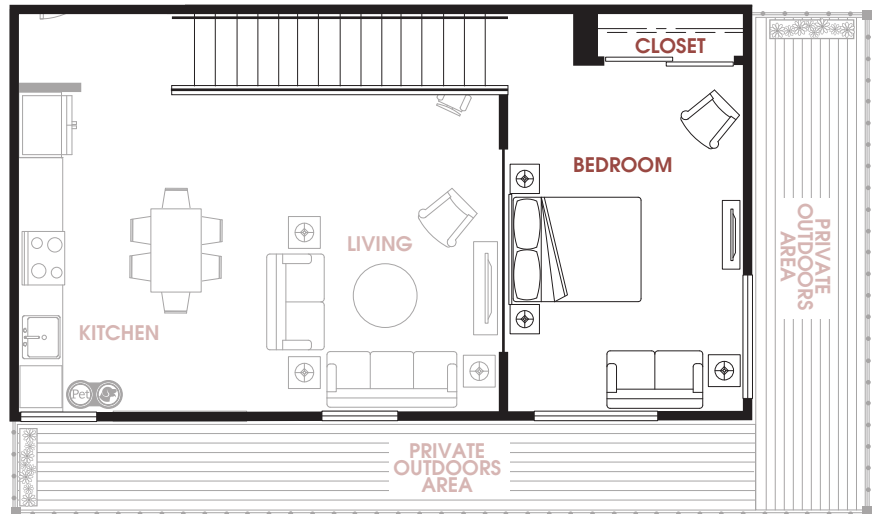

APT #: 617    UNIT TYPE: Two Bedroom, Two Bath + Canopy Loft    SQ FT: 723    SQ FT: 893

Notes

---

---

---

---

---