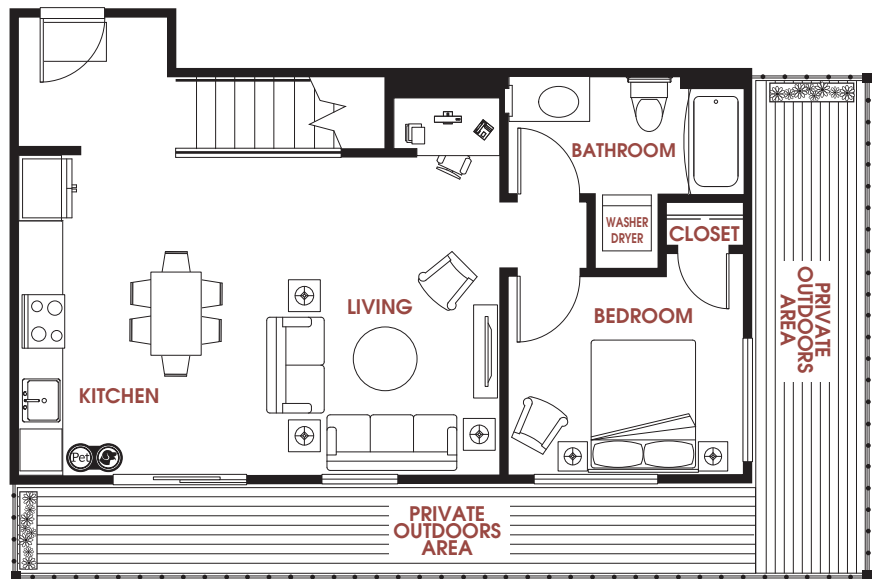

APT #: 617    UNIT TYPE: Two Bedroom, Two Bath + Canopy Loft    SQ FT: 723    SQ FT: 893

Notes

---

---

---

---

---