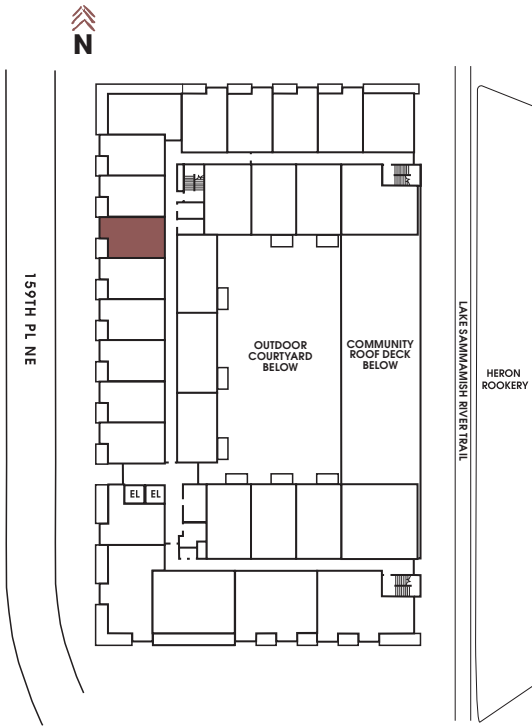

APT #: 611    UNIT TYPE: One Bedroom Canopy Loft    SQ FT: 723

Notes

---

---

---

---

---

Graphics for illustration purposes only and all dimensions are approximate. Some layouts and unit features will vary based on the floor plan of the actual unit. Areas of the home are labeled only as suggestions. Pricing and availability are subject to change. See leasing team for details.