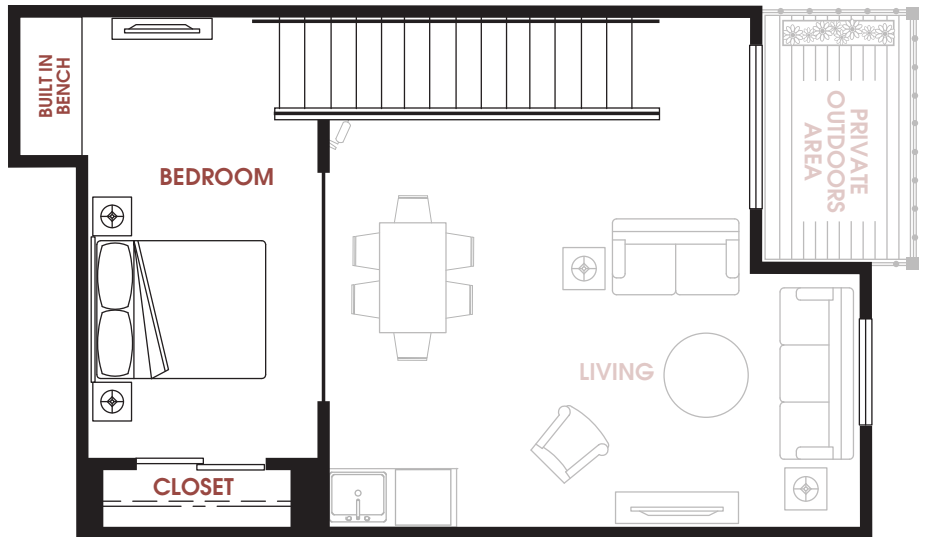

APT #: 611    UNIT TYPE: One Bedroom Canopy Loft    SQ FT: 723

Notes

---

---

---

---

---

Graphics for illustration purposes only and all dimensions are approximate. Some layouts and unit features will vary based on the floor plan of the actual unit. Areas of the home are labeled only as suggestions. Pricing and availability are subject to change. See leasing team for details.