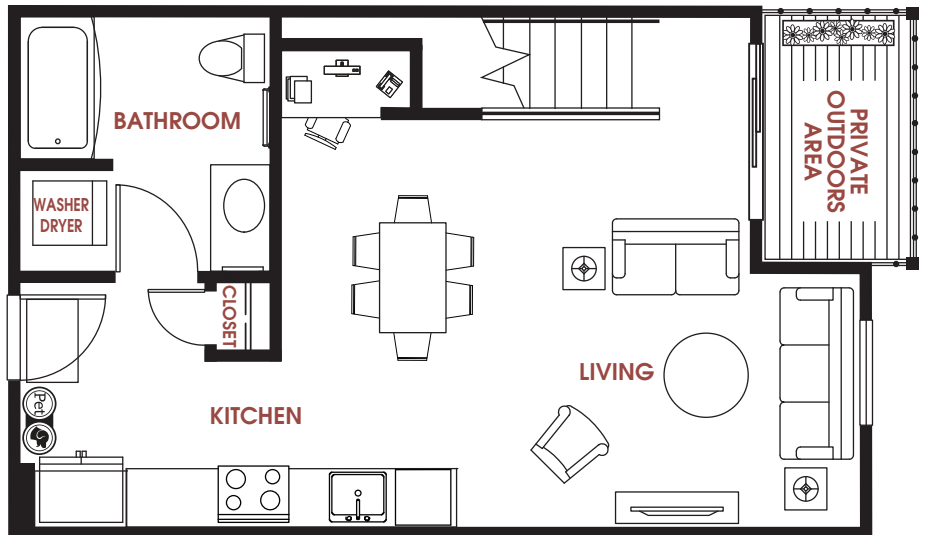

APT #: 611    UNIT TYPE: One Bedroom Canopy Loft    SQ FT: 723

Notes

---

---

---

---

---

Graphics for illustration purposes only and all dimensions are approximate. Some layouts and unit features will vary based on the floor plan of the actual unit. Areas of the home are labeled only as suggestions. Pricing and availability are subject to change. See leasing team for details.