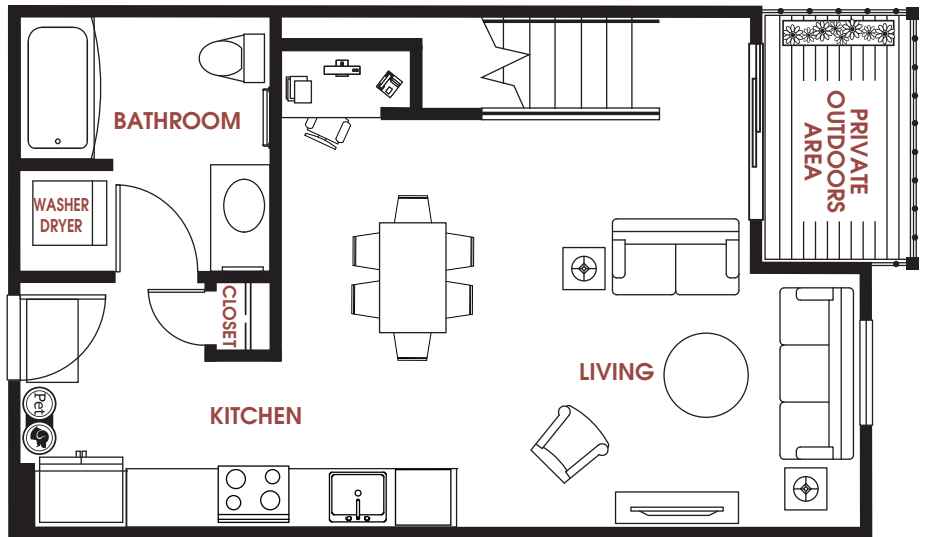

APT #: 609    UNIT TYPE: One Bedroom Canopy Loft    SQ FT: 723

Notes

---

---

---

---

---