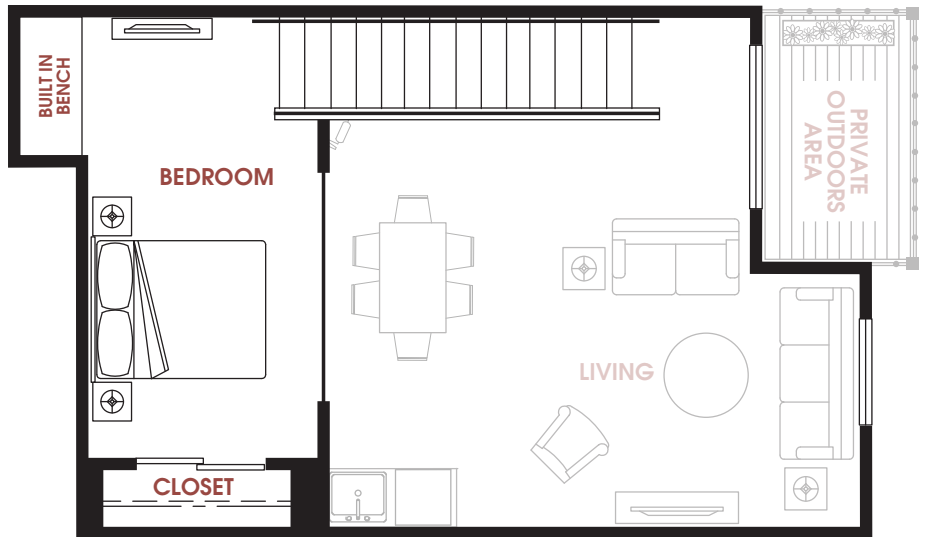

APT #: 609    UNIT TYPE: One Bedroom Canopy Loft    SQ FT: 723

Notes

---

---

---

---

---