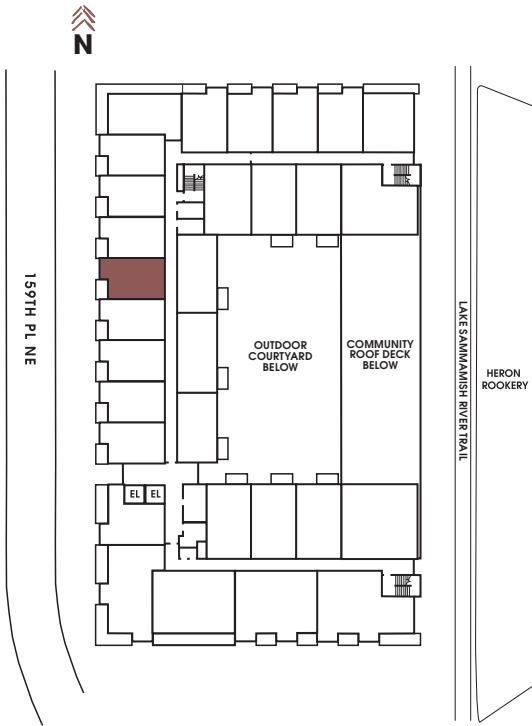

APT #: 609    UNIT TYPE: One Bedroom Canopy Loft    SQ FT: 723

Notes

---

---

---

---

---