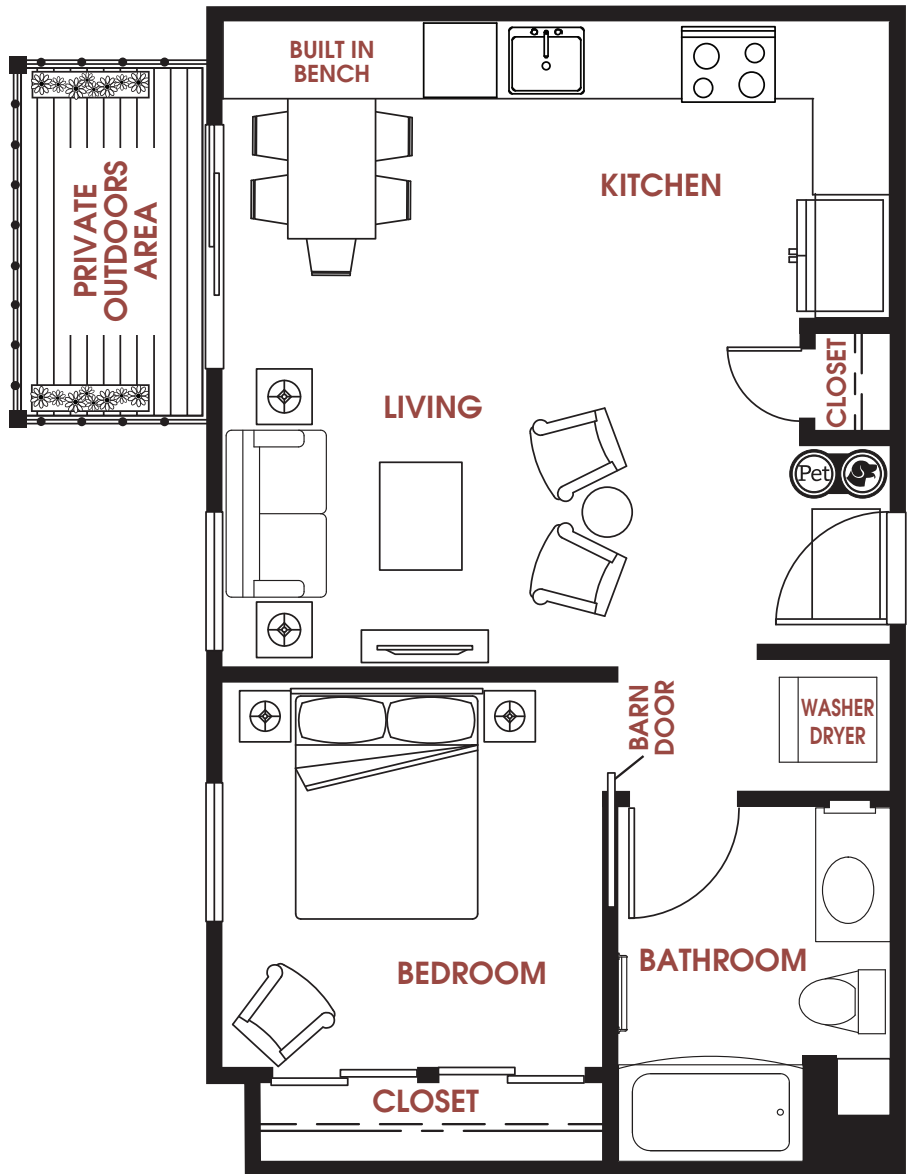

APT #: 602    UNIT TYPE: One Bedroom    SQ FT: 585

Notes

---

---

---

---

---