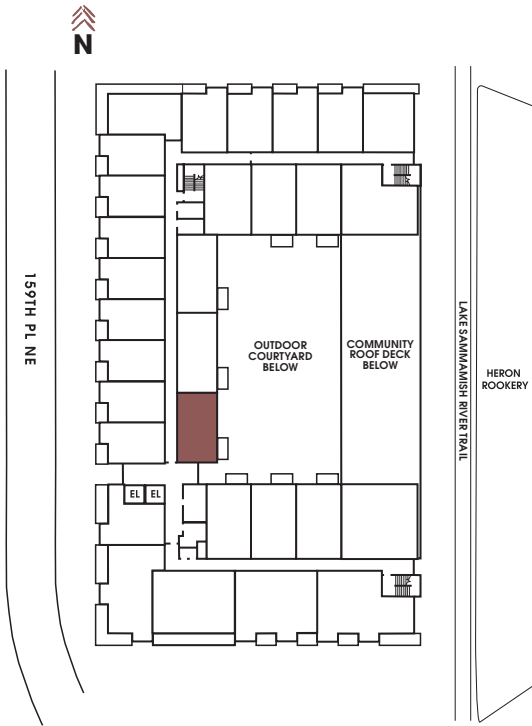

APT #: 602    UNIT TYPE: One Bedroom    SQ FT: 585

Notes

---

---

---

---

---